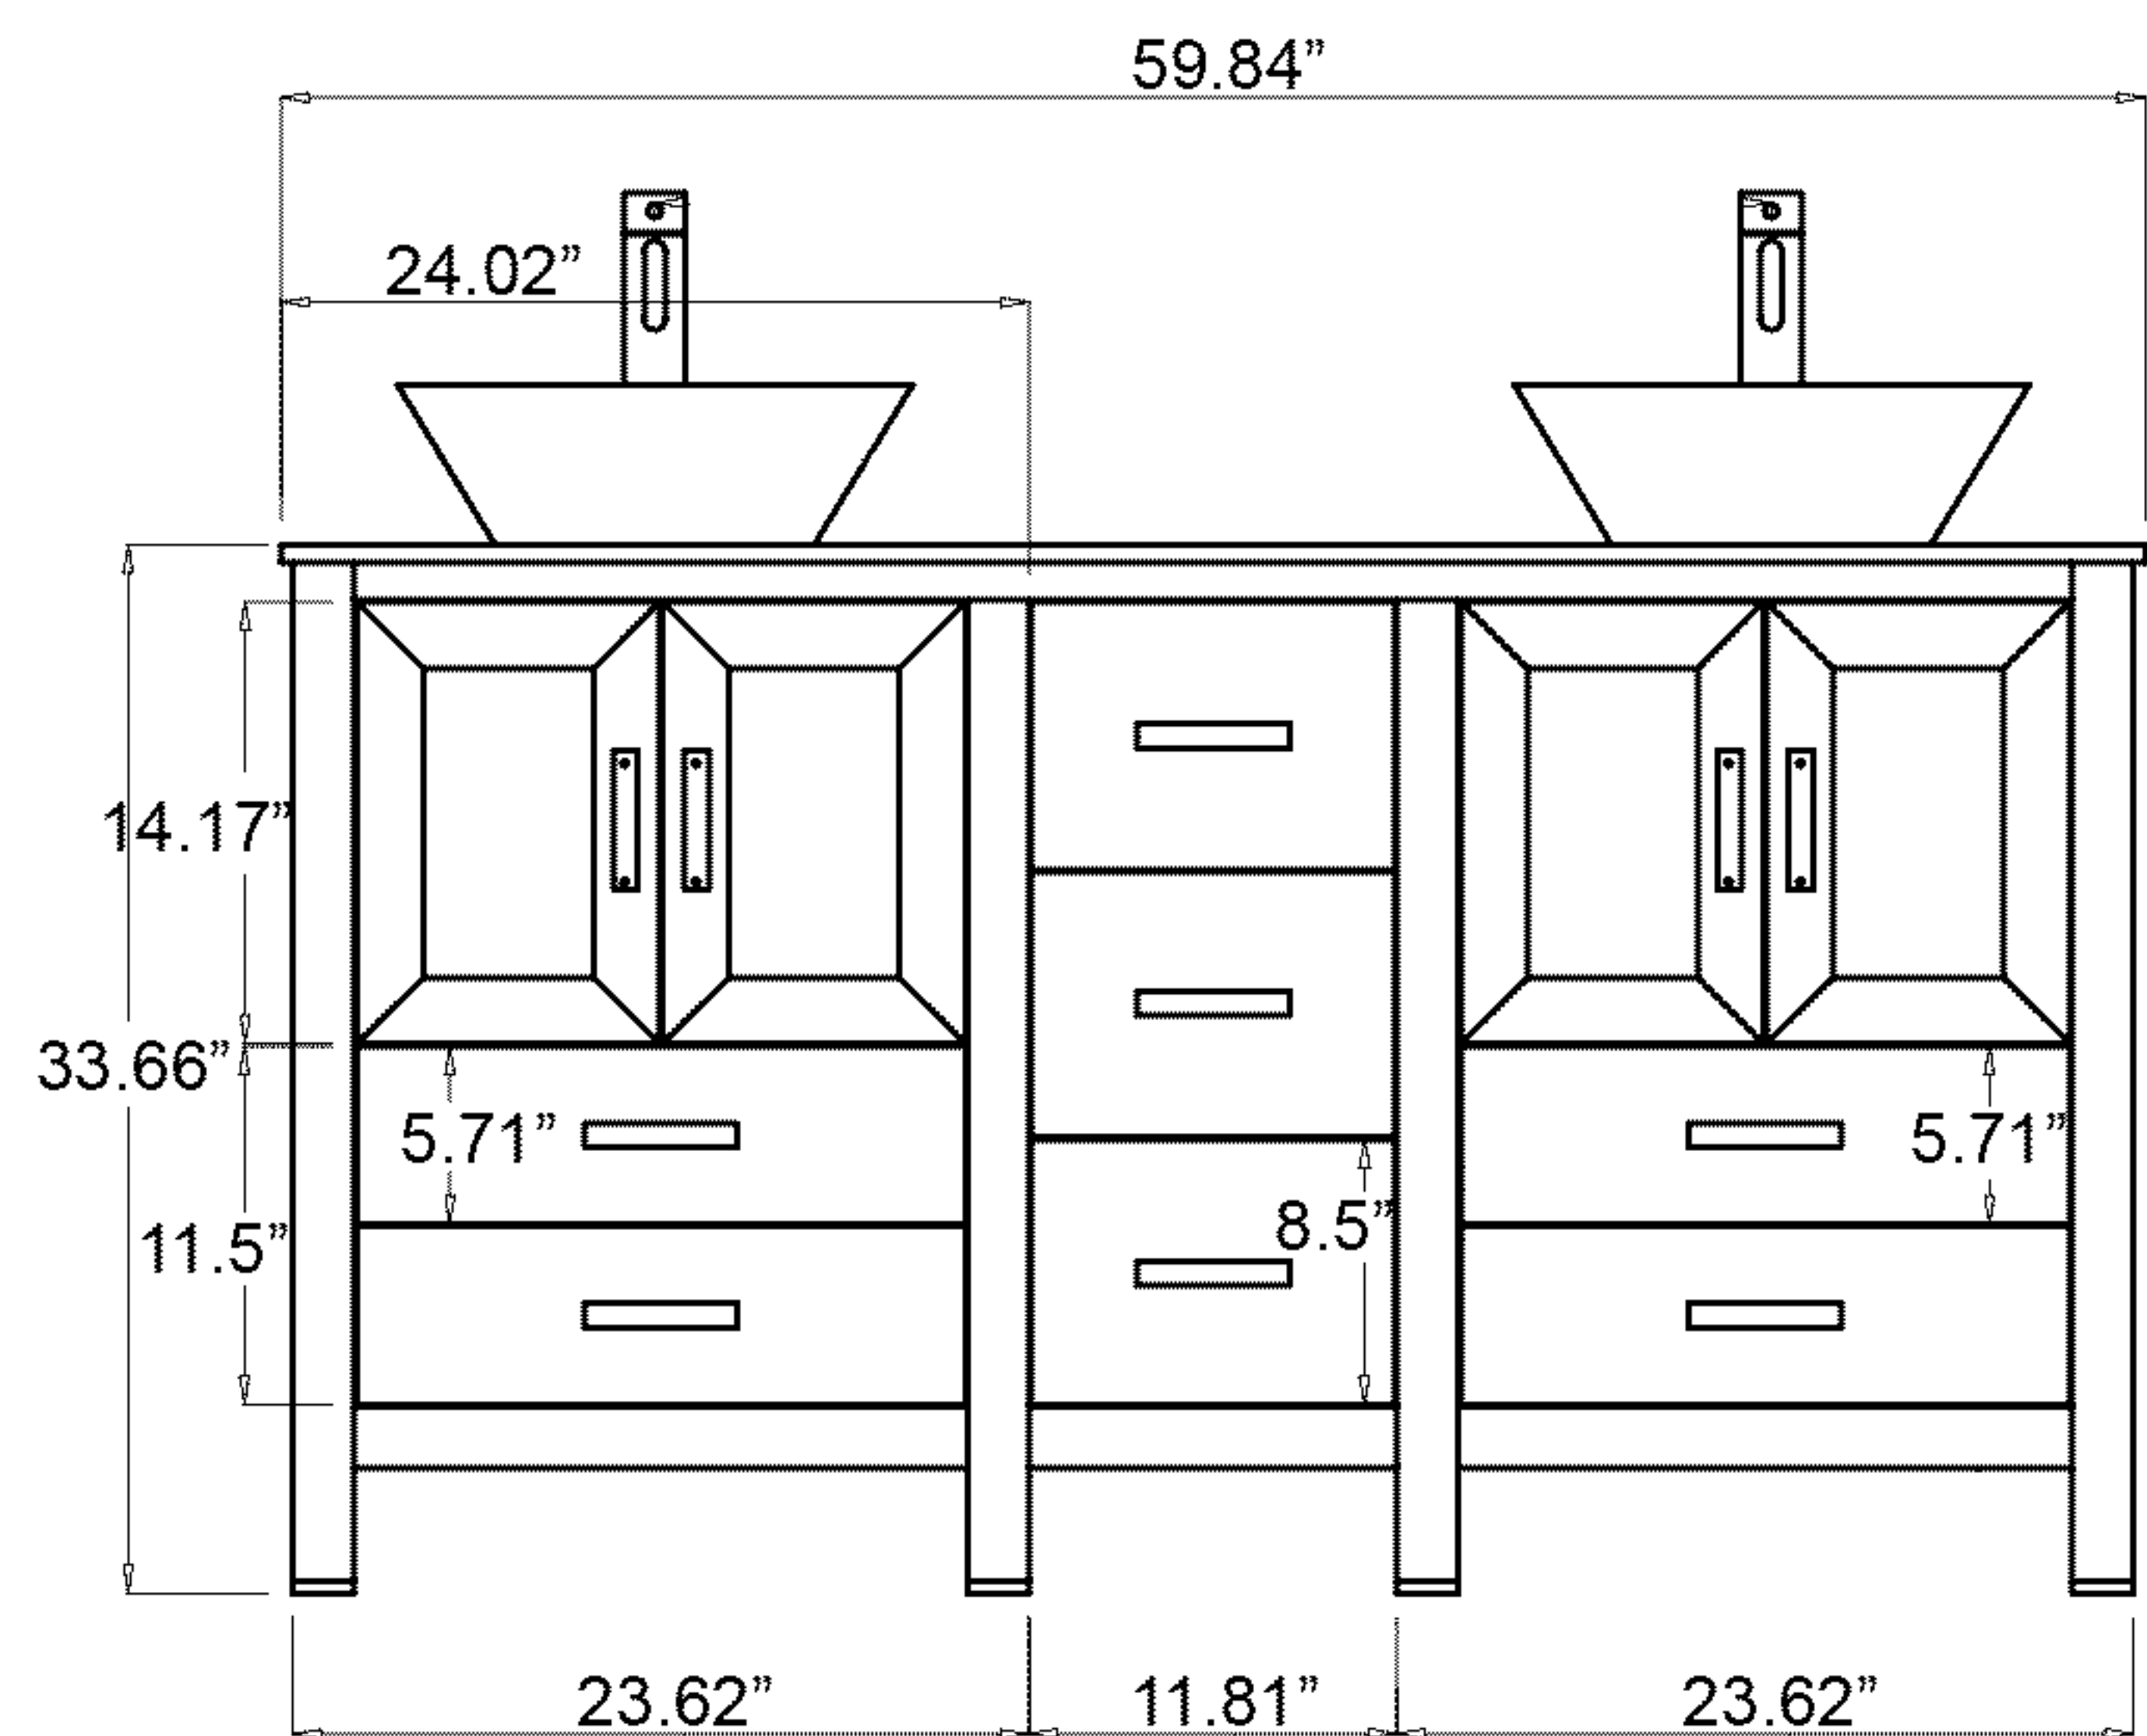

VIRTUUSA

Bradford 60" MD-4305

- Check your product package for the "list of standard accessories" and make sure all the accessories in the list are included; if there is a defect/missing parts; please contact the local dealer immediately.
- DO NOT let anything sharp puncture, scrape, or scratch the cabinet surface.
- DO NOT leave any part of the cabinet under direct sunlight; it will cause partial aberrations in the cabinet color.
- DO NOT place hot items on the surface of cabinet directly; insulate with a cushion, if needed.
- DO NOT expose the surface of the cabinet to corrosive liquids, such as: alcohol, banana oil, gasoline, nail polish, acids, alkali, etc.