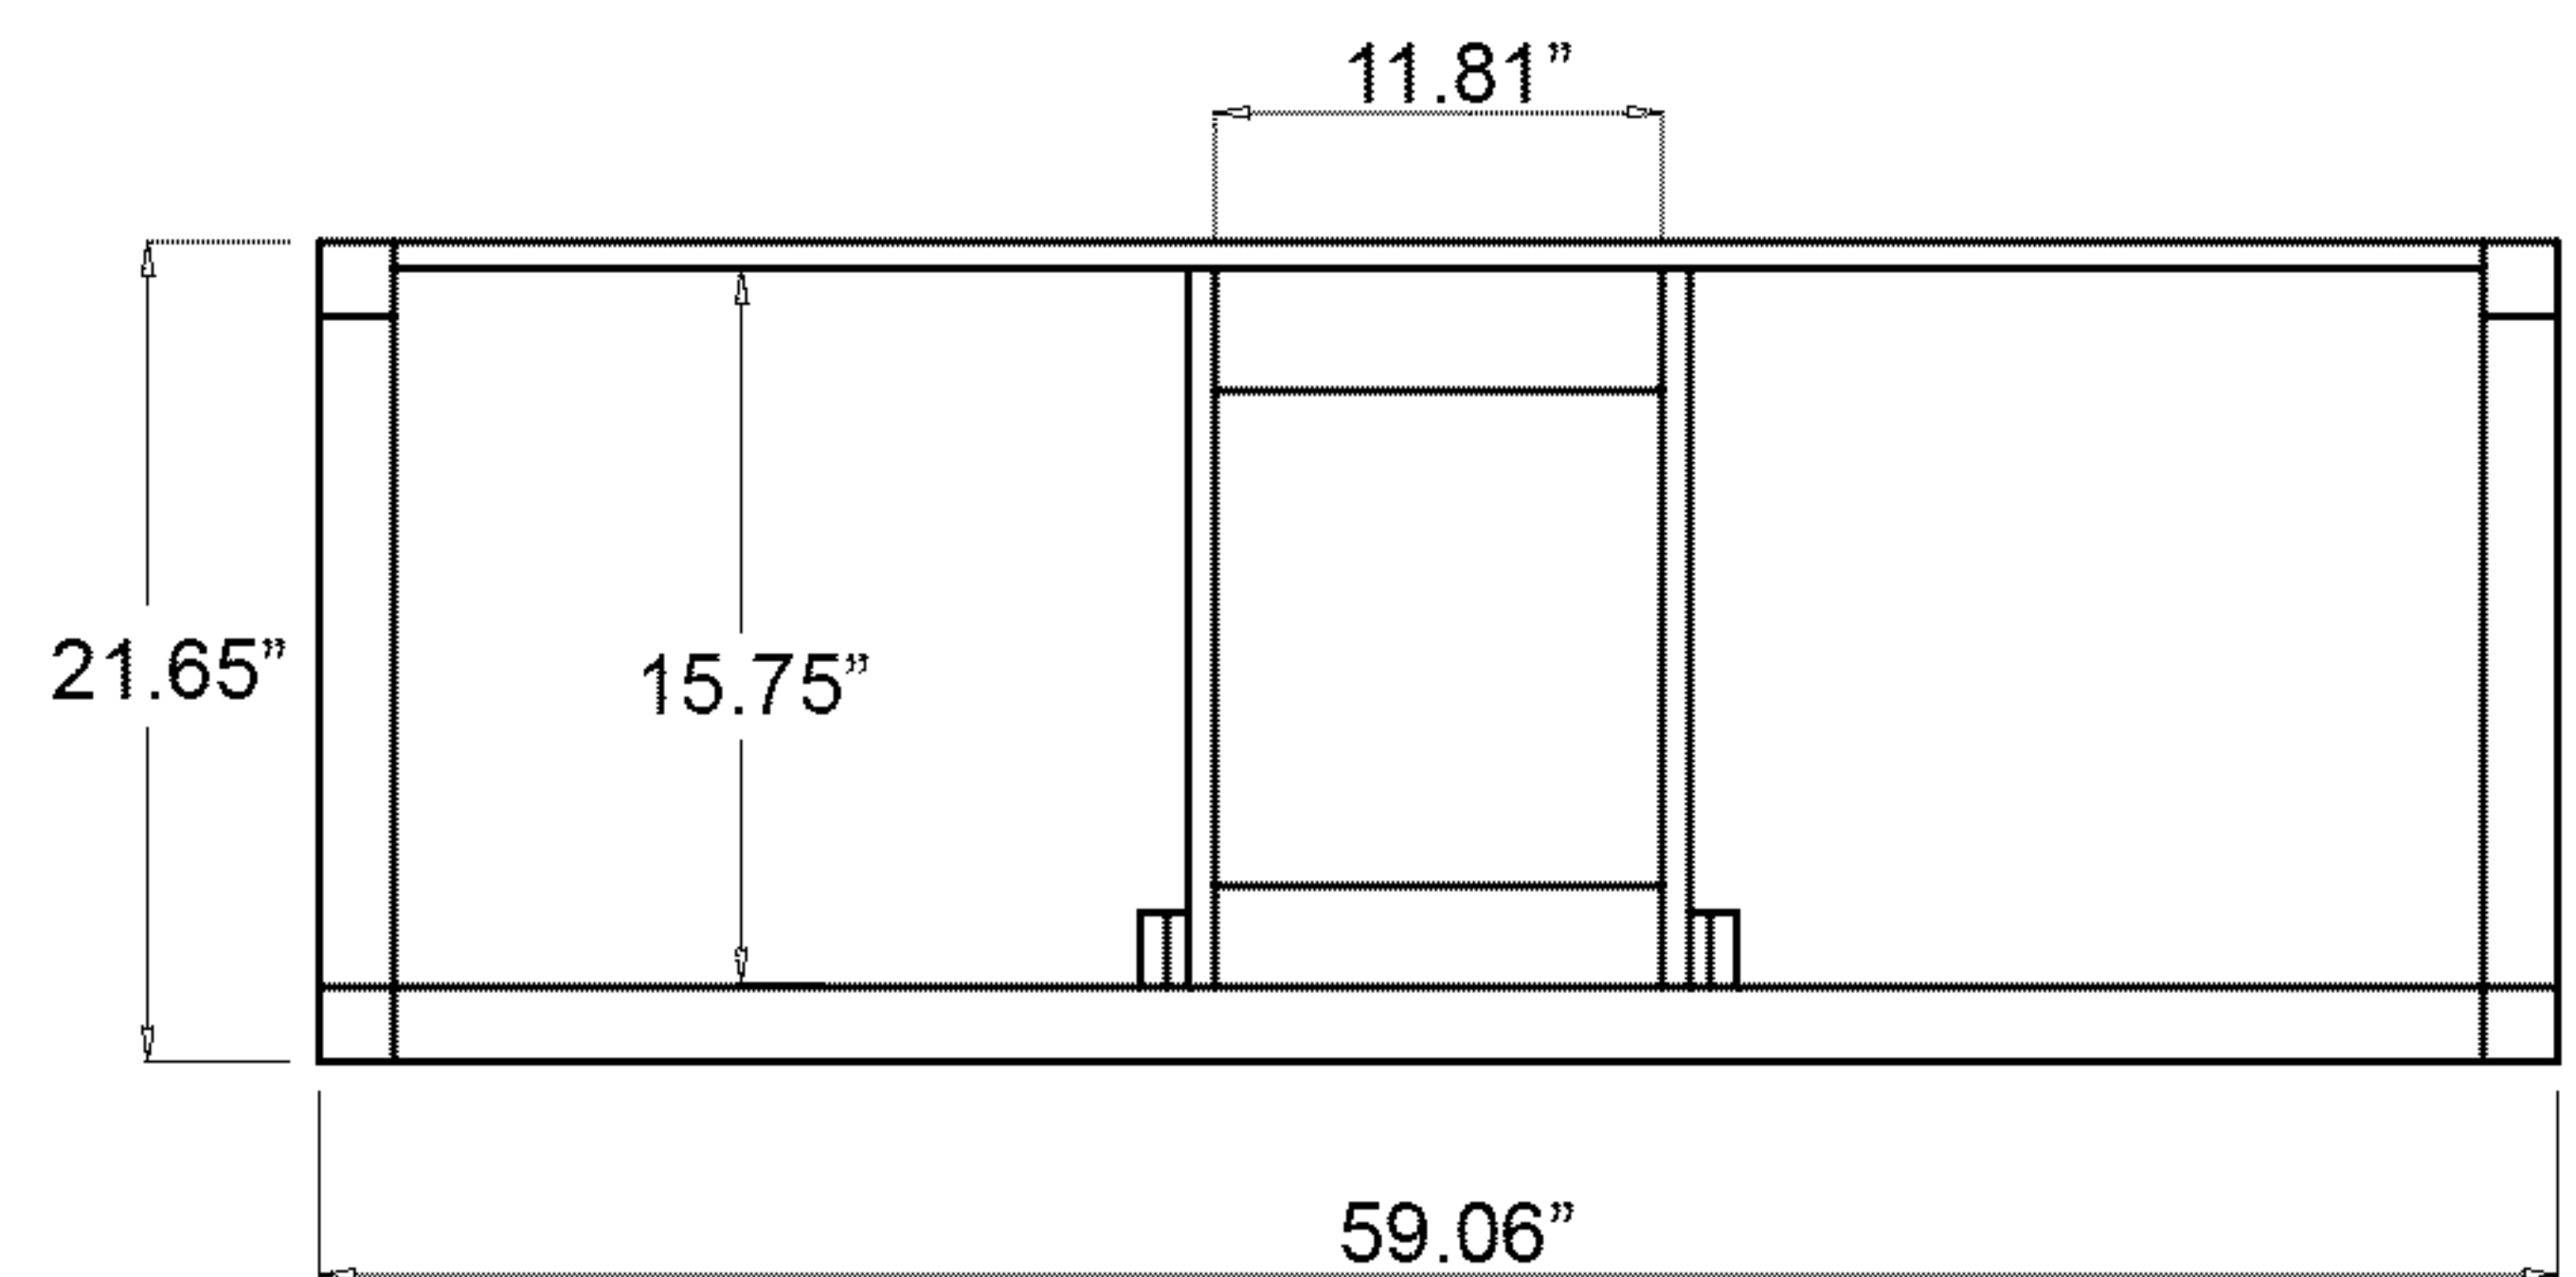

Top View

Virtu USA vanities are hand-crafted and may vary with a minor manufacturing tolerance.

Natural stone characteristics are very subjective and may vary with natural veining, crystallization and lining.