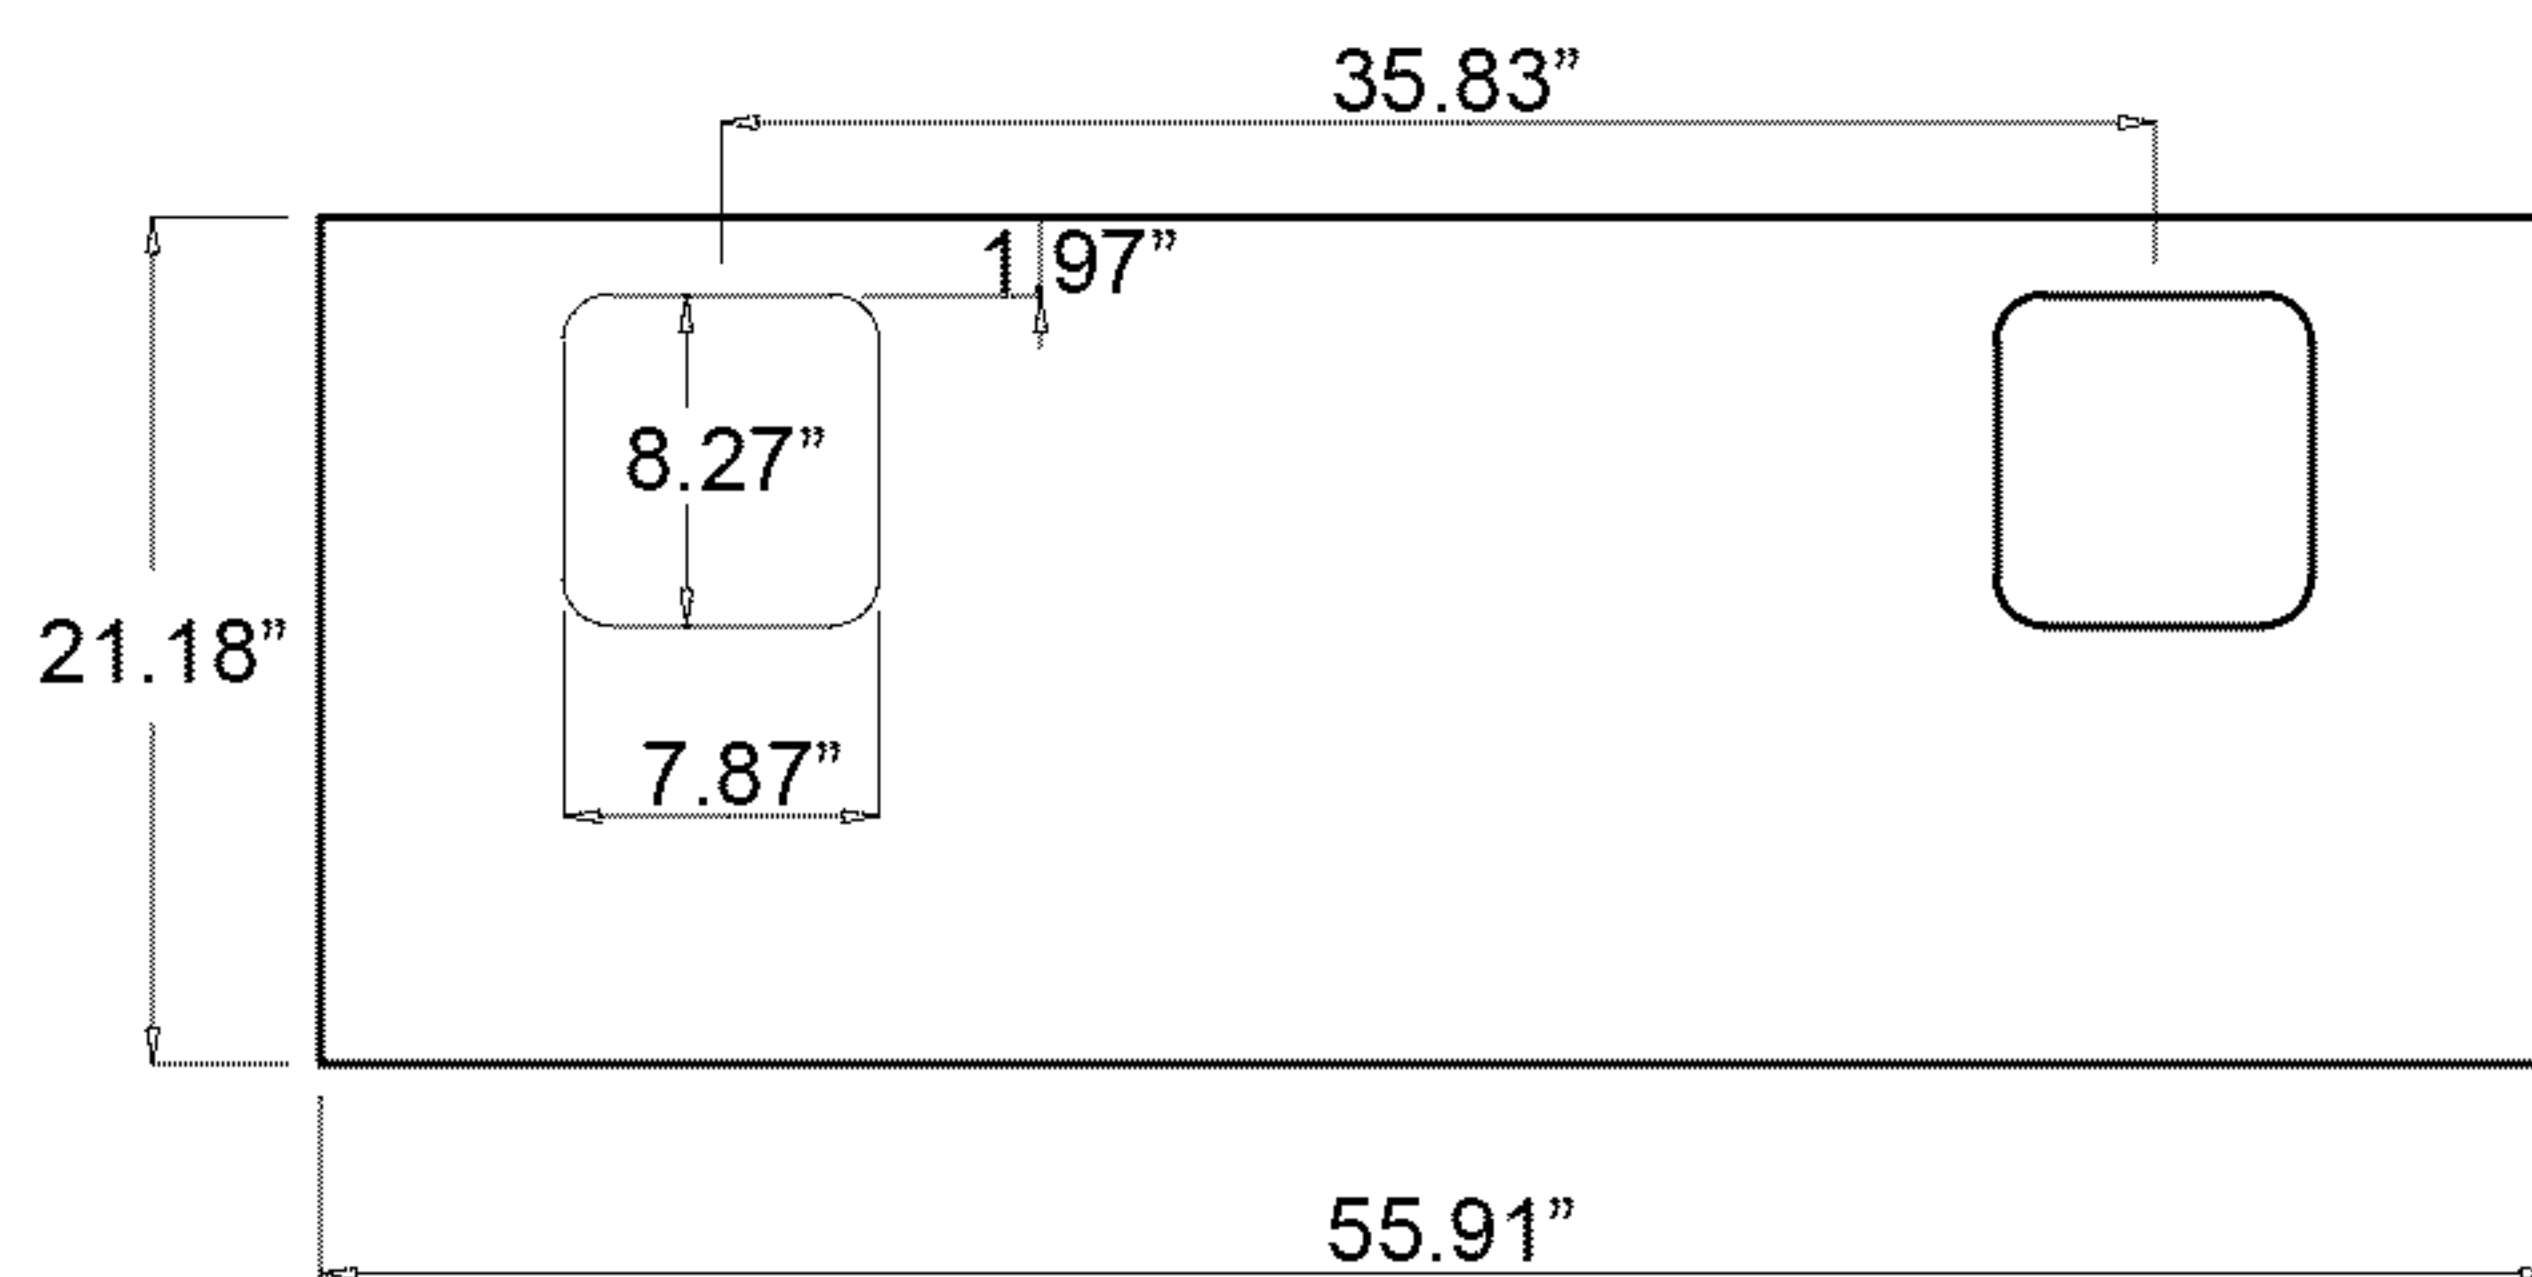

VIRTUUSA

Bradford 60" MD-4305

- -Check your product package for the "list of standard accessories" and make sure all the accessories in the list are included; if there is a defect/missing parts; please contact the local dealer immediately.
- -DO NOT let anything sharp puncture, scrape, or scratch the cabinet surface.
- -DO NOT leave any part of the cabinet under direct sunlight; it will cause partial aberrations in the cabinet color.
- -DO NOT place hot items on the surface of cabinet directly; insulate with a cushion, if needed.
- -DO NOT expose the surface of the cabinet to corrosive liquids, such as: alcohol, banana oil, gasoline, nail polish, acids, alkali, etc.

Back Panel

Virtu USA vanities are hand-crafted and may vary with a minor manufacturing tolerance.

Natural stone characteristics are very subjective and may vary with natural veining, crystallization and lining.