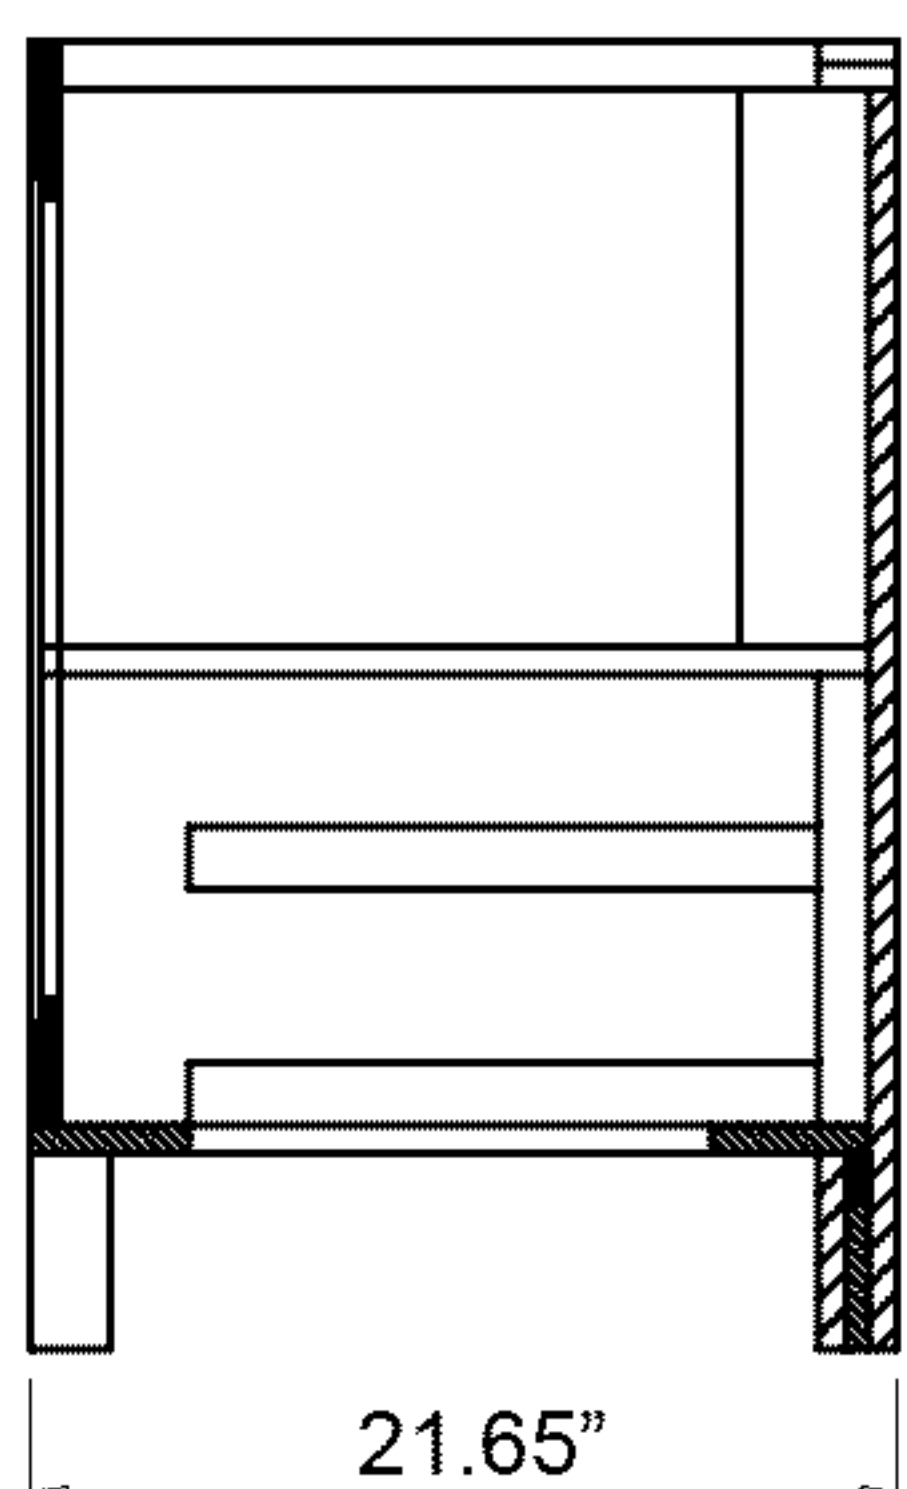

VIRTUUSA

Bradford 60" MD-4305

- -Check your product package for the "list of standard accessories" and make sure all the accessories in the list are included; if there is a defect/missing parts; please contact the local dealer immediately.
- -DO NOT let anything sharp puncture, scrape, or scratch the cabinet surface.
- -DO NOT leave any part of the cabinet under direct sunlight; it will cause partial aberrations in the cabinet color.
- -DO NOT place hot items on the surface of cabinet directly; insulate with a cushion, if needed.
- -DO NOT expose the surface of the cabinet to corrosive liquids, such as: alcohol, banana oil, gasoline, nail polish, acids, alkali, etc.

Side View

Virtu USA vanities are hand-crafted and may vary with a minor manufacturing tolerance.

Natural stone characteristics are very subjective and may vary with natural veining, crystallization and lining.