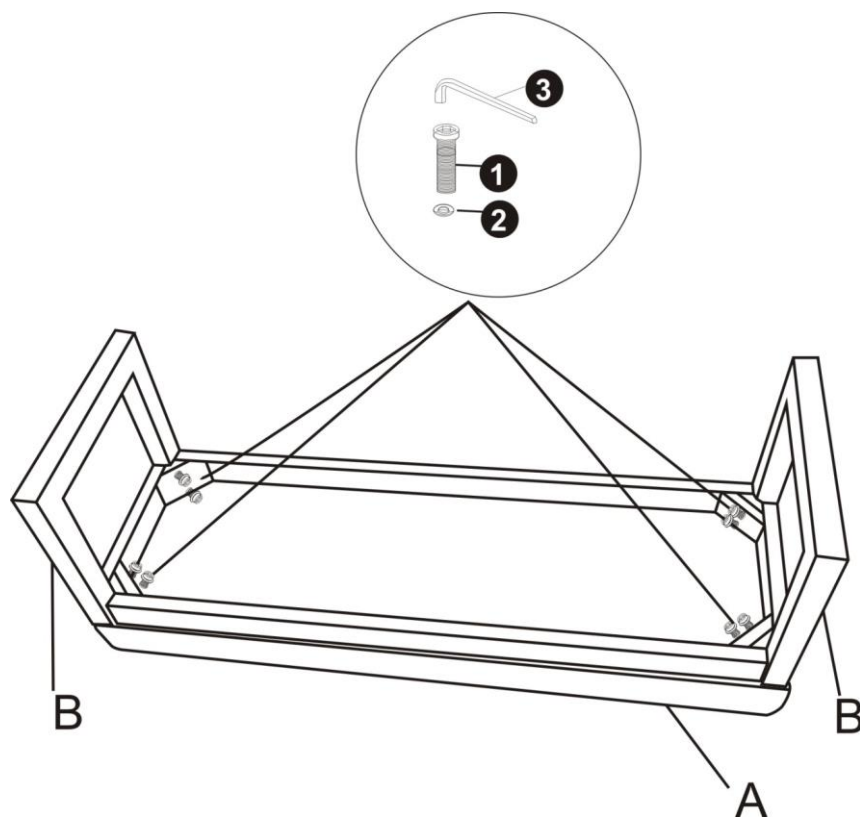

**Part Description**

**A**

**OTTOMAN**  
QTY 1

**B**

**SIDE**  
QTY 2

**Hardware Description**

**1**

**ALLEN KEY SCREW**  
M8 x 50 mm  
QTY 8

**2**

**WASHER**  
Ø 22 mm  
QTY 8

**3**

**ALLEN KEY**  
5 mm  
QTY 1

Step 1

1. Place Ottoman (A) upside down on a flat, smooth surface.
2. Attach Sides (B) using Allen Key Screws (1) and Washers (2).
3. Use Allen Key (3) to tighten. Do not over-tighten.

**Step 2**

1. Turn Ottoman (A) right side up and ensure it is on a flat, level surface.
2. If it is uneven, adjust the Sides (B) to ensure the Ottoman is level and then fully tighten Screws.