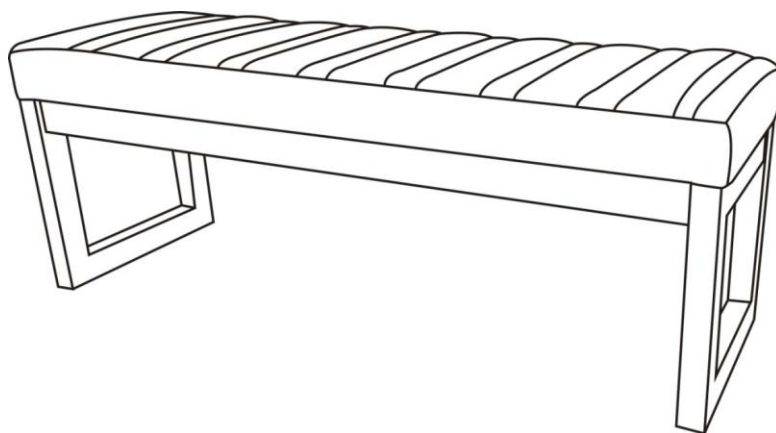

Step 2

1. Turn Ottoman (A) right side up and ensure it is on a flat, level surface.
2. If it is uneven, adjust the Sides (B) to ensure the Ottoman is level and then fully tighten Screws.