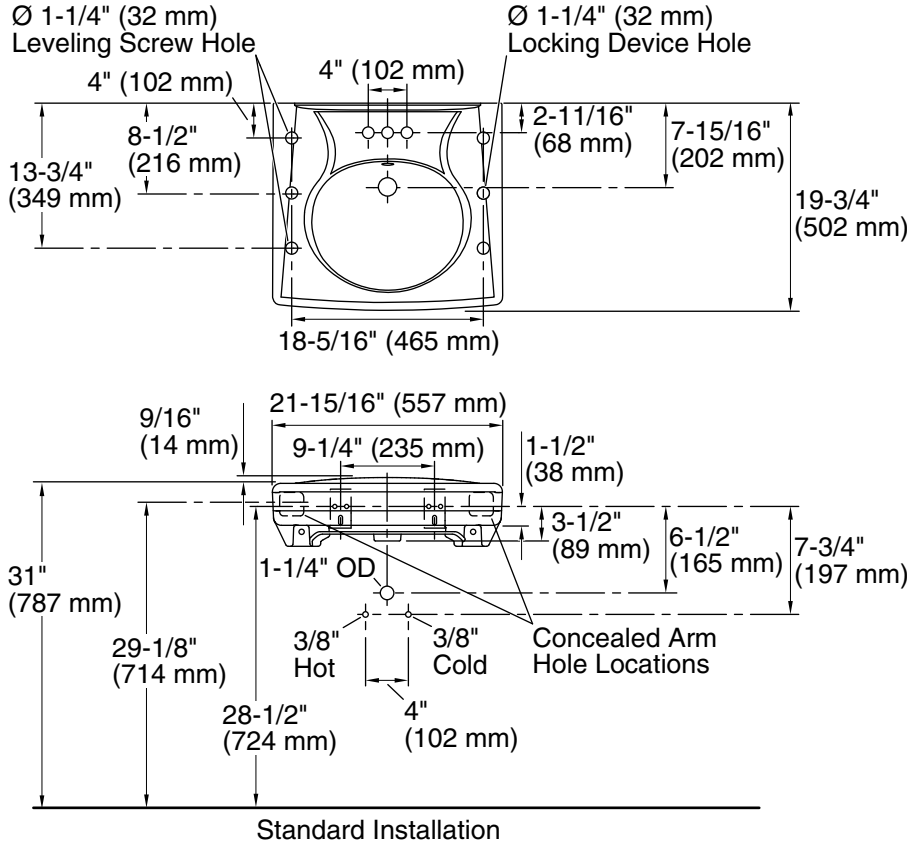

### Features

- 4" (102 mm) centerset faucet holes.
- Oval basin.
- Overflow drain.
- Includes wall hanger.

### Technical Information

All product dimensions are nominal.

Bowl configuration: Single

Installation: Wall-mount

Bowl area (Only): Length: 14-3/8" (365 mm)  
Width: 12-5/16" (313 mm)  
With overflow: Yes  
Water depth: 3-1/4" (83 mm)

With overflow: Yes

Number of deck holes: 3

Faucet hole spacing: 4" (102 mm)

Faucet hole(s): 1-1/4" (32 mm)

Drain hole: 1-3/4" (44 mm)