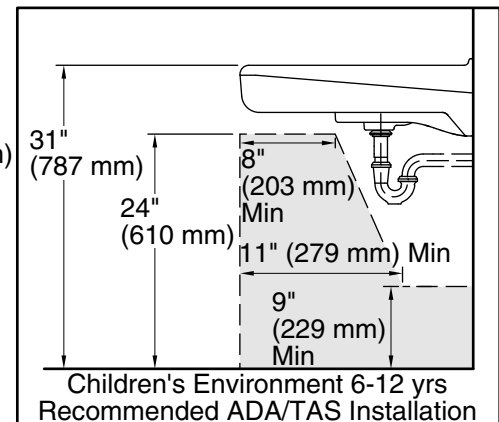

### Technical Information

All product dimensions are nominal.

Bowl configuration: Single

Installation: Wall-mount

Bowl area (Only): Length: 14-3/8" (365 mm)  
Width: 12-5/16" (313 mm)  
With overflow: Yes  
Water depth: 3-1/4" (83 mm)