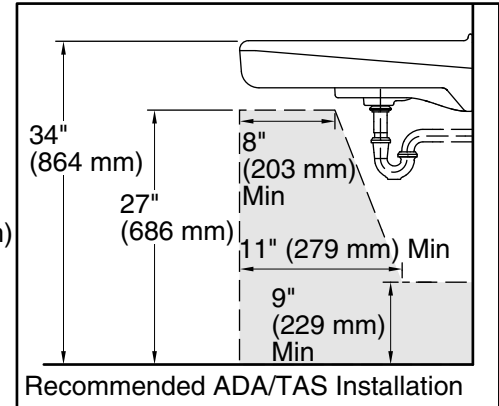

### Features

- 4" (102 mm) centerset faucet holes.
- Oval basin.
- Overflow drain.
- Includes wall hanger.

### Technical Information

All product dimensions are nominal.

Bowl configuration: Single

Installation: Wall-mount

Bowl area (Only): Length: 14-3/8" (365 mm)  
Width: 12-5/16" (313 mm)  
With overflow: Yes  
Water depth: 3-1/4" (83 mm)