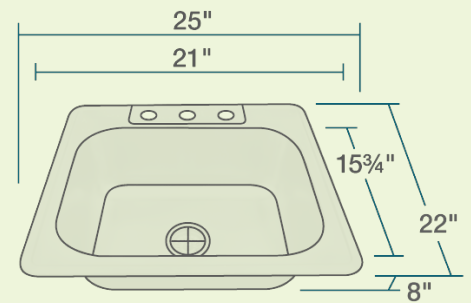

US1038T Single Bowl Topmount Sink

Stainless Steel

Stainless Steel is the most popular choice for today's kitchens due to its clean look and durability. The beautiful brushed satin finish helps to hide small scratches that may occur over the lifetime of the sink. Our Stainless Steel sinks are made from high quality 14, 16, 18 or 20 gauge steel. Most models are made of one piece construction that ensures the sturdiest kitchen sink you will find. Our sinks are made from 300-series stainless steel and are guaranteed not to rust or stain. Each sink is fully insulated and has a sound dampening pad. Our stainless steel sinks are backed by a limited lifetime warranty.

- 25" x 22" x 8"
- Topmount Installation
- Certified High-Quality 300 Series Stainless Steel
- Brushed Satin Finish
- Center Drain
- Thick Sound Dampener Rubber Pad
- One-Piece Construction
- Installation Hardware Included
- Limited Lifetime Warranty

Accessories

*Accessories not included

UPC: 817299018292

Features

Topmount Installation 	27" Minimum Cabinet Size 	20 Gauge 	Cold-Rolled Stainless Steel 	Made in the U.S.A. 	Brushed-Satin Finish
Center Drain 3 1/2" 	Sound Dampening 	Hardware Included 	Limited Lifetime Warranty 	One Bowl 	