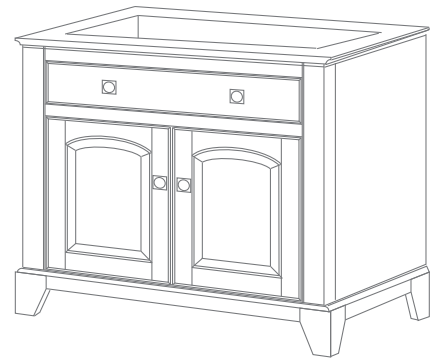

FEATURES

- Early American design with rustic bronze handles
- Tilt-out storage tray behind top panel
- Full extension glides; soft-close drawers and cabinet doors
- Removeable duststopper toe kick - recessed 40mm on front/50mm on sides
- Interior drawer for storage in cabinet

COLORS / FINISHES

- EC: English Chestnut

NOMINAL DIMENSIONS

- 36" Width x 21.5" Depth x 34" Height

SPECIFIED MODEL

MODEL	DESCRIPTION	COLORS / FINISHES
V-JAMES-36EC	36" JAMES Vanity	<input type="checkbox"/> English Chestnut

RECOMMENDED COMPONENTS		
M-JAMES-36EC	36" JAMES Mirror	<input type="checkbox"/> English Chestnut
37" Stone Vanity Top	37" Standard Vanity Top	
Sink	Undermount or Semi-Recessed Sink	<input type="checkbox"/> White
UM110BN / CP	Ryvyr Umbrella Drain with Overflow	<input type="checkbox"/> Brushed Nickel <input type="checkbox"/> Chrome