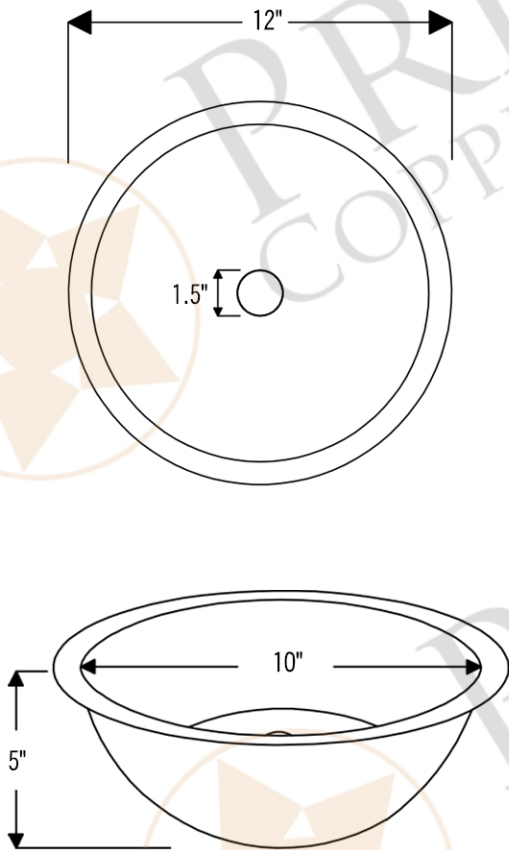

### **PACKAGE INCLUDES THE FOLLOWING ITEMS:**

- \* 12" Small Round Under Counter Hammered Copper Sink / ORB Finish (Model# LR12FDB)
- \* Widespread Bathroom Faucet / ORB Finish (Model# B-WS01ORB)
- \* 1.5" Non-Overflow Pop-up Bathroom Sink Drain / ORB Finish (Model# D-208ORB)
- \* Neutral Cure Copper Sink Installation Silicone (Model# C900-ORB)
- \* Copper Sink Wax (Model# W900-WAX)

### **SINK DETAILS (Model# LR12FDB)**

- \* 12" Small Round Under Counter Hammered Copper Sink
- \* Color: Oil Rubbed Bronze
- \* Outer Dimension: 12" x 5"
- \* Inner Dimension: 10" x 5"
- \* Drain Opening: 1.5" Non-Overflow
- \* Material Gauge: (17 Gauge or .0450")
- \* CODE / STANDARD COMPLIANCE: IAPMO / cUPC LISTED

### **FAUCET DETAILS (Model# B-WS01ORB)**

- \* Solid Brass Widespread Bathroom Faucet
- \* Overall Height: 9" / Overall Width: 13.625"
- \* Spout Reach: 6"
- \* Valve Type: Drip Free Ceramic Disc
- \* ASME A112.18.1/CSA B125.1, NSF/ANSI 61, California Lead Plumbing Law, ADA Compliant

### **SILICONE DETAILS (Model# C900-ORB)**

- \* Neutral Cure Installation Silicone
- \* Size: 4.7 OZ
- \* Matches a Variety of Different Styled Sinks and Drains