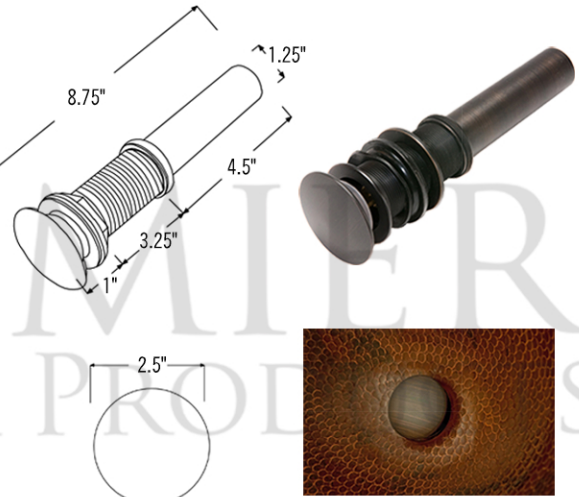

### **SINK DETAILS (Model# LR12FDB)**

- \* 12" Small Round Under Counter Hammered Copper Sink
- \* Color: Oil Rubbed Bronze
- \* Outer Dimension: 12" x 5"
- \* Inner Dimension: 10" x 5"
- \* Drain Opening: 1.5" Non-Overflow
- \* Material Gauge: (17 Gauge or .0450")
- \* CODE / STANDARD COMPLIANCE: IAPMO / cUPC LISTED

### **PACKAGE INCLUDES THE FOLLOWING ITEMS:**

- \* 12" Small Round Under Counter Hammered Copper Sink / ORB Finish (Model# LR12FDB)
- \* Widespread Bathroom Faucet / ORB Finish (Model# B-WS01ORB)
- \* 1.5" Non-Overflow Pop-up Bathroom Sink Drain / ORB Finish (Model# D-208ORB)
- \* Neutral Cure Copper Sink Installation Silicone (Model# C900-ORB)
- \* Copper Sink Wax (Model# W900-WAX)

### **FAUCET DETAILS (Model# B-WS01ORB)**

- \* Solid Brass Widespread Bathroom Faucet
- \* Overall Height: 9" / Overall Width: 13.625"
- \* Spout Reach: 6"
- \* Valve Type: Drip Free Ceramic Disc
- \* ASME A112.18.1/CSA B125.1, NSF/ANSI 61, California Lead Plumbing Law, ADA Compliant

### **DRAIN DETAILS (Model# D-208ORB)**

- \* 1.5" Non-Overflow Pop-up Bathroom Sink Drain
- \* Design: Push Pop Top
- \* Upper Flange Dimension: 2"
- \* Material: Solid Brass