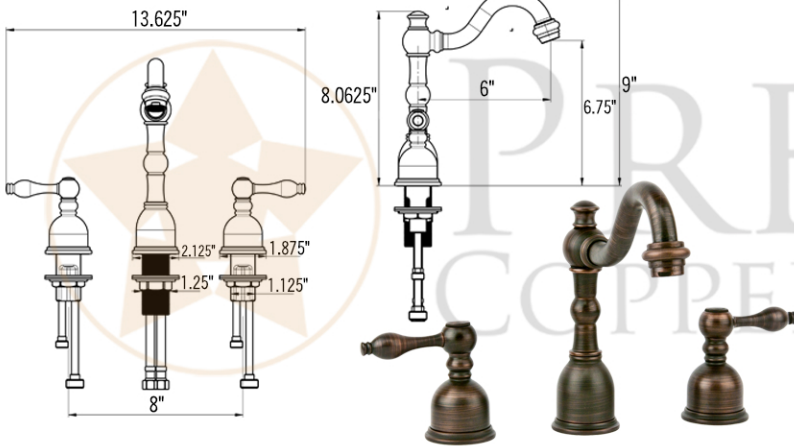

### **PACKAGE INCLUDES THE FOLLOWING ITEMS:**

- \* 12" Small Round Under Counter Hammered Copper Sink / ORB Finish (Model# LR12FDB)
- \* Widespread Bathroom Faucet / ORB Finish (Model# B-WS01ORB)
- \* 1.5" Non-Overflow Pop-up Bathroom Sink Drain / ORB Finish (Model# D-208ORB)
- \* Neutral Cure Copper Sink Installation Silicone (Model# C900-ORB)
- \* Copper Sink Wax (Model# W900-WAX)

### **SINK DETAILS (Model# LR12FDB)**

- \* 12" Small Round Under Counter Hammered Copper Sink
- \* Color: Oil Rubbed Bronze
- \* Outer Dimension: 12" x 5"
- \* Inner Dimension: 10" x 5"
- \* Drain Opening: 1.5" Non-Overflow
- \* Material Gauge: (17 Gauge or .0450")
- \* CODE / STANDARD COMPLIANCE: IAPMO / cUPC LISTED

### **FAUCET DETAILS (Model# B-WS01ORB)**

- \* Solid Brass Widespread Bathroom Faucet
- \* Overall Height: 9" / Overall Width: 13.625"
- \* Spout Reach: 6"
- \* Valve Type: Drip Free Ceramic Disc
- \* ASME A112.18.1/CSA B125.1, NSF/ANSI 61, California Lead Plumbing Law, ADA Compliant