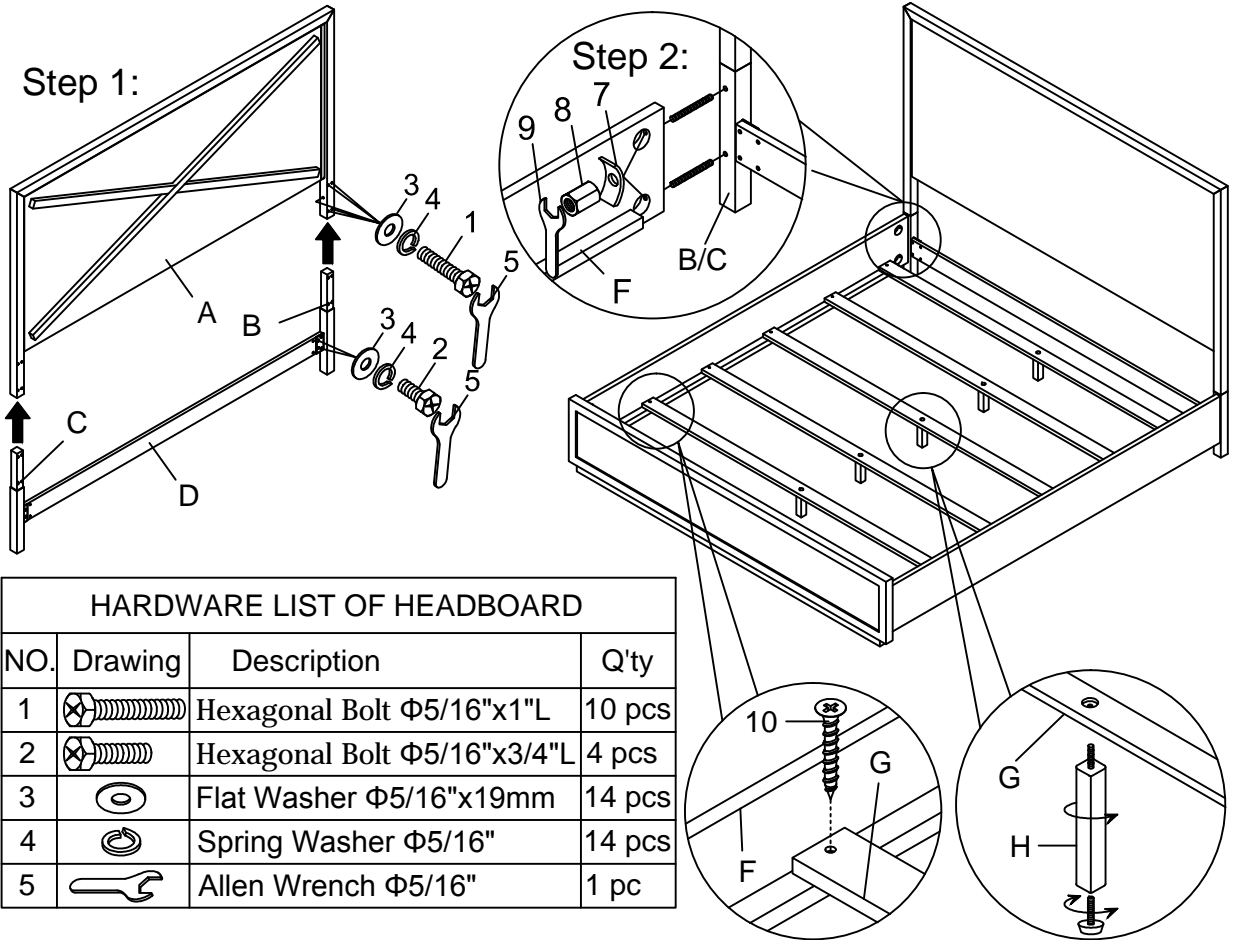

ASSEMBLY INSTRUCTION

6200-90867-GRY/6200-90868-GRY/6200-90853-GRY/6200-90863-GRY
 Simone 6/0 - 6/6 Metal Frame Headboard
 Simone 6/0 - 6/6 Metal Frame Footboard
 Simone 5/0 - 6/6 Rails
 Simone 6/0 Rails

HARDWARE LIST OF HEADBOARD

NO.	Drawing	Description	Q'ty
1		Hexagonal Bolt $\Phi 5/16$ "x1"L	10 pcs
2		Hexagonal Bolt $\Phi 5/16$ "x3/4"L	4 pcs
3		Flat Washer $\Phi 5/16$ "x19mm	14 pcs
4		Spring Washer $\Phi 5/16$ "	14 pcs
5		Allen Wrench $\Phi 5/16$ "	1 pc

HARDWARE LIST OF SIDE RAIL

NO.	Drawing	Description	Q'ty
6		All-Thread Bolt $\Phi 5/16$ "x3-1/4"L	8 pcs
7		Plate Washer	8 pcs
8		Hex Nut $\Phi 5/16$ "	8 pcs
9		Allen Wrench $\Phi 5/16$ "	1 pc

HARDWARE LIST OF FOOTBOARD

NO.	Drawing	Description	Q'ty
10		Wood Screw 8#x1-1/4"L	10 pcs

PART LIST

NO.	Description	Q'ty
A	Headboard	1 pc
B	Headboard Post Left	1 pc
C	Headboard post Right	1 pc
D	Headboard Slat	1 pc
E	Footboard	1 pc
F	Side Rail	2 pcs
G	Slat	5 pcs
H	Support Leg	5 pcs