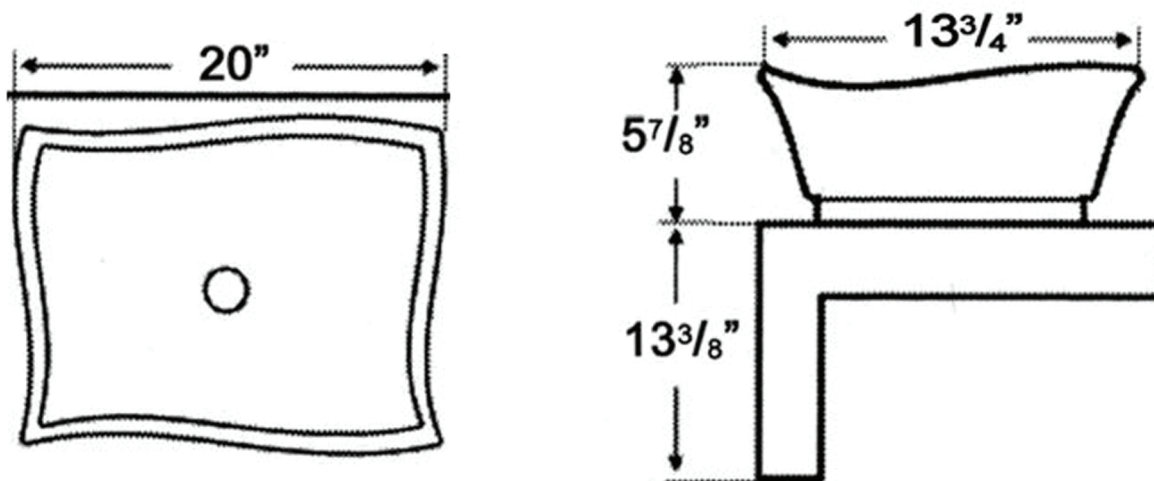

**WHKN1078-1116**

**Inside Bowl Dimensions**

**19" x 13" x 4"**

**Overall Base Dimensions**

**30 1/4" x 15 3/8" x 13 3/8"**

**LIVE WITH STYLE!**