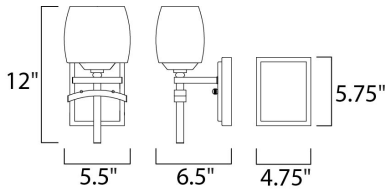

MEASUREMENTS

DIMENSION : 5.5" W x 12" H x 6.5" Ext
 MAX OAH : 4.75" W x 5.75" H
 HANGING WEIGHT : 3.15 lb

LAMPING

INPUT VOLTAGE : 120V
 BULB : 1 x 60W Incandescent E26 Medium , 60W Total
 BULB INCLUDED : (Not Included)
 DIMMABLE : Yes