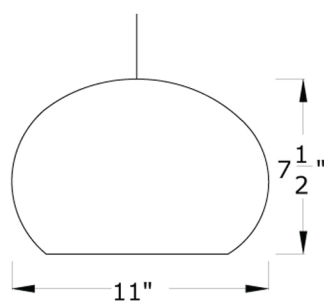

Claylight 11" Pendant

A perforated white ceramic pendant light with an elegant braided cord and a matching ceramic ceiling plate.

Throws light textures on the walls in it's proximity, a downward soft reflected light and a central task light.

The perforations create a camera obscura effect in which the filament shape is projected through the round holes or slits.

Lit image Dot pattern)

Line Pattern

Day light image

Lamp Base: Medium base (E-26)

Wattage: 150W

Supplied bulb: 72W incandescent bulb or 8W dimmable LED

Warranty: 1 year

Country of Manufacture: USA

Weight: 5 lb.

Listing: UL Listed Luminaire E-353899

Ceiling Plate: 5" diameter white ceramic

Plate and Shade Material: Hand made white ceramic

Perforation: line or dot pattern

Finish: Natural matte.

Cord Cover Finish: Braided white

Cord Length: Adjustable up to 72" - longer cords are available upon request