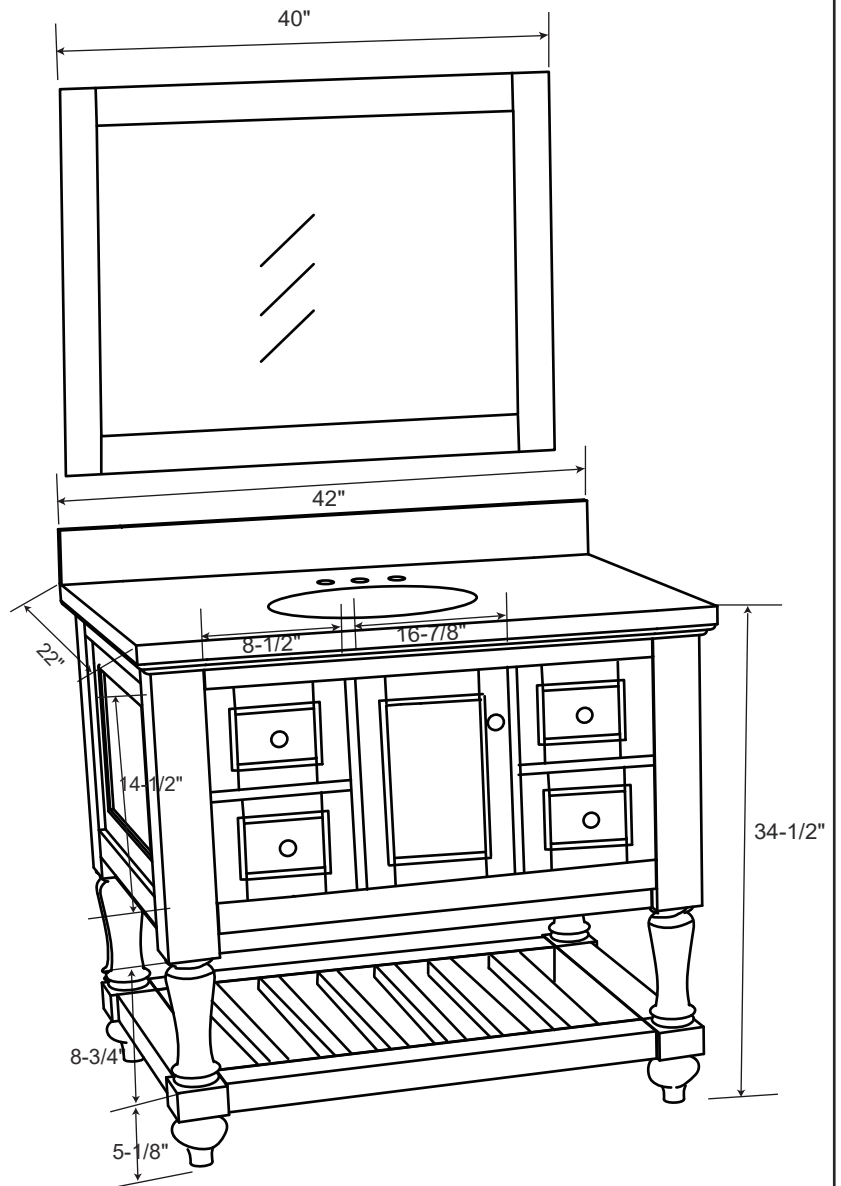

SPECIFICATIONS

Overall Dimensions	42" W x 22"D(Front to Back) x 34-1/2"H
Basin Dimensions	19-1/4"L x 15-7/8" W (Front to Back)
Water Depth	6" To Overflow
Drain Hole	1-1/2" Diameter
Faucet Configurations	8" Widespread

All measurements are approximate.

42" Top View

42" Front View

42" Back View

42" Side View