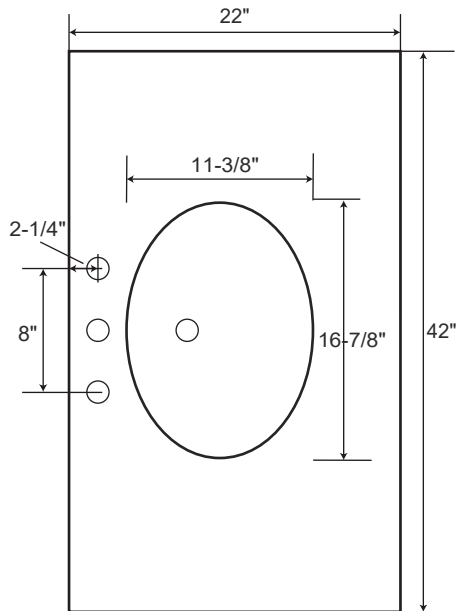

SPECIFICATIONS

Overall Dimensions	42" W x 22"D(Front to Back) x 34-1/2"H
Basin Dimensions	19-1/4"L x 15-7/8" W (Front to Back)
Water Depth	6" To Overflow
Drain Hole	1-1/2" Diameter
Faucet Configurations	8" Widespread

All measurements are approximate.

42" Top View

42" Front View

42" Back View

42" Side View