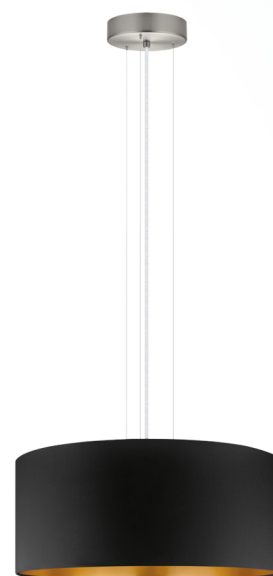

31605A MASERLO

General Information

Material number	31605A
Type	pendant luminaire
Product segment	Indoor
Theme	fabric-conzept

Dimensions

Article Height (in inch)	72.05
Article Diameter (in inch)	20.87
Net Weight	3.36 Kilogram
Canopy Height (in inch)	5.91
Canopy Diameter (in inch)	1.42

Material & Colour

Enclosure Material	steel
Enclosure Colour	satin nickel
Glass/Shade Material	fabric
Glass/Shade Color	black, gold

Functionality

Switch Type	without switch
Battery	No

Technical Information

Mains Voltage	120V,60Hz (A)
Operation Voltage	120V
Certificate	ETL/CE

Technical changes reserved