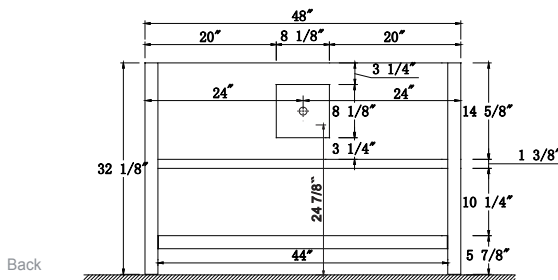

## Dimensions

## Dimensions:

48``x22``x34 1/2(With Top)

48``x22``x32 1/8(Vanity Only)

## Dimensions:

Countertop: 48"×22"×2.4"

Rectangle undermount basin: 20.1"×15.2"×7.5"