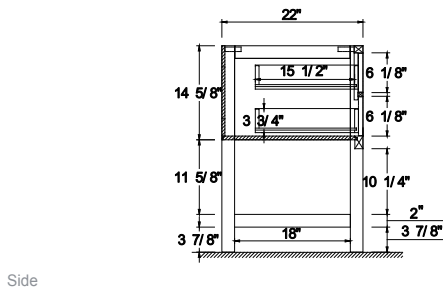

## Dimensions

## Dimensions:

48``x22``x34 1/2(With Top)

48``x22``x32 1/8(Vanity Only)

## Dimensions:

Countertop: 48"×22"×2.4"

Rectangle undermount basin: 20.1"×15.2"×7.5"