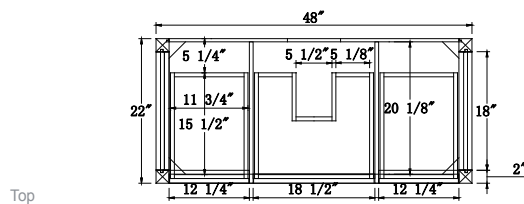

## Dimensions

## Dimensions:

48``x22``x34 1/2(With Top)

48``x22``x32 1/8(Vanity Only)

## Dimensions:

Countertop: 48"×22"×2.4"

Rectangle undermount basin: 20.1"×15.2"×7.5"