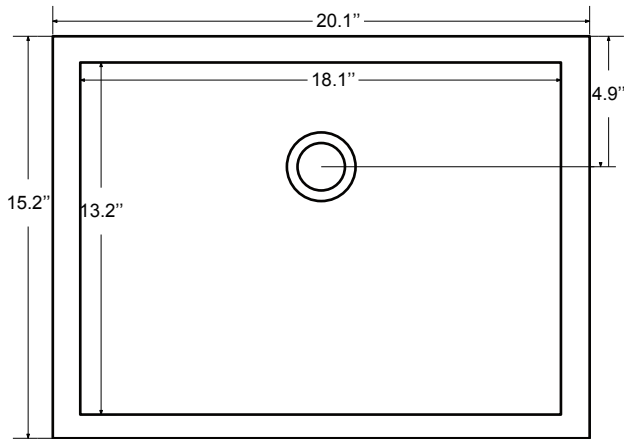

## Dimensions

## Dimensions:

48``x22``x34 1/2(With Top)

48``x22``x32 1/8(Vanity Only)

## Dimensions:

Countertop: 48"×22"×2.4"

Rectangle undermount basin: 20.1"×15.2"×7.5"