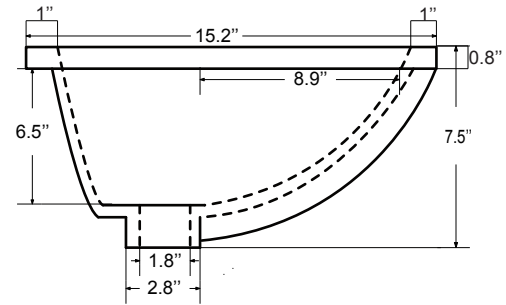

## Dimensions

## Dimensions:

48``x22``x34 1/2(With Top)

48``x22``x32 1/8(Vanity Only)

## Dimensions:

Countertop: 48"×22"×2.4"

Rectangle undermount basin: 20.1"×15.2"×7.5"