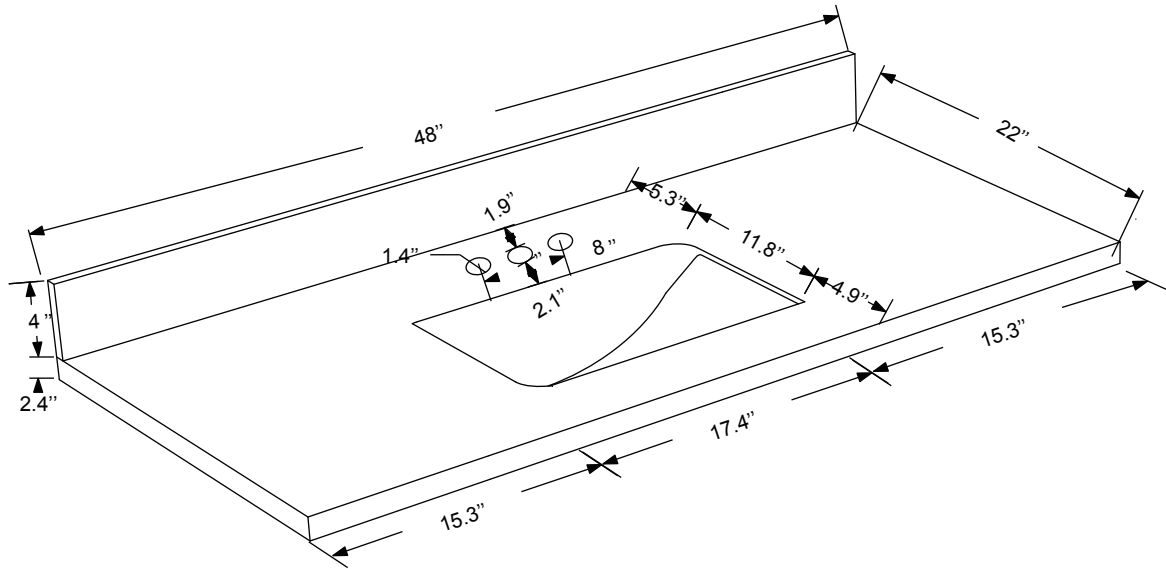

## Dimensions

## Dimensions:

48``x22``x34 1/2(With Top)

48``x22``x32 1/8(Vanity Only)

## Dimensions:

Countertop: 48"×22"×2.4"

Rectangle undermount basin: 20.1"×15.2"×7.5"