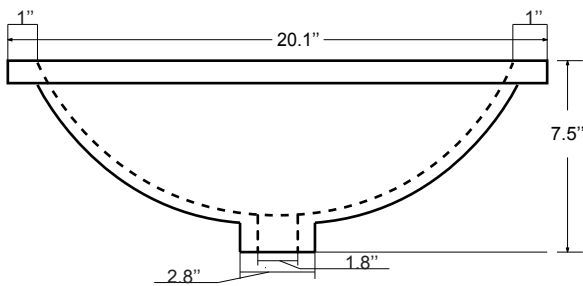

## Dimensions

## Dimensions:

48``x22``x34 1/2(With Top)

48``x22``x32 1/8(Vanity Only)

## Dimensions:

Countertop: 48"×22"×2.4"

Rectangle undermount basin: 20.1"×15.2"×7.5"