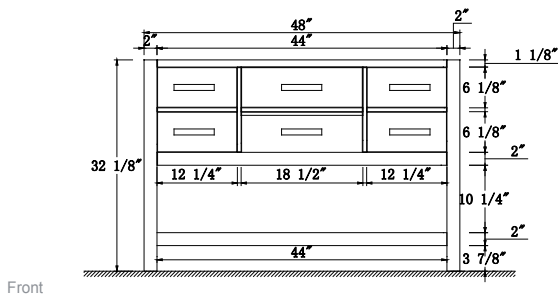

## Dimensions

## Dimensions:

48``x22``x34 1/2(With Top)

48``x22``x32 1/8(Vanity Only)

## Dimensions:

Countertop: 48"×22"×2.4"

Rectangle undermount basin: 20.1"×15.2"×7.5"