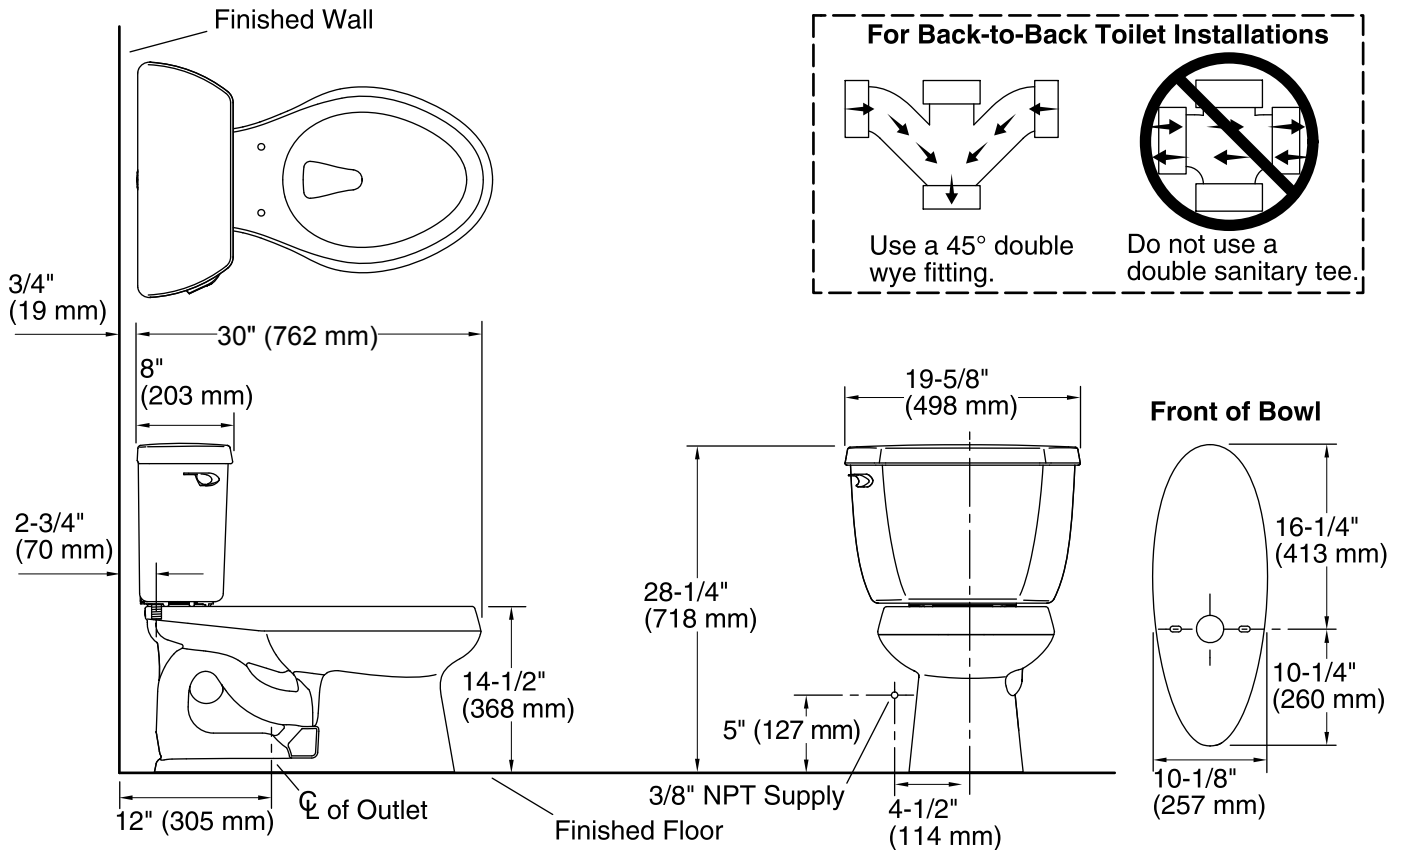

Features

- Vitreous china.
- Regular height Elongated bowl.
- Class Five® flushing system.
- Includes left-hand polished chrome trip lever.
- 1.28 gpf (4.8 lpf).
- 2-1/8" (54 mm) fully glazed trapway.
- 12" (305 mm) rough-in.
- 11-1/4" (286 mm) x 8-1/4" (210 mm) water area.
- 30" (762 mm) x 19-5/8" (498 mm) x 28-1/4" (718 mm).
- Floor mount / Floor outlet.

Components

Product includes:

K-4198 Elongated Bowl
K-4436 Toilet Tank

Additional included component/s: Tank cover, Trip lever, Bolt cap accessory pack, and Tank accessory pack.

Codes/Standards

ASME A112.19.2/CSA B45.1
DOE - Energy Policy Act 1992
EPA WaterSense®

Technical Information

All product dimensions are nominal.

Toilet type:	Two-piece, Floor-mount
Waste Outlet:	Floor
Bowl shape:	Elongated front
Flush type:	Class Five®
Trap passageway:	2-1/8" (54 mm)
Water Consumption	
Full:	1.28 gpf (4.8 lpf)
Water surface size:	11-1/4" x 8-1/4" (286 mm x 210 mm)
Rim to water surface:	5-1/4" (133 mm)
Rough-in:	12
Seat-mounting holes:	5-1/2" (140 mm)

Notes

Install this product according to the installation instructions.

For back-to-back toilet installations: Use only a 45° double wye fitting.