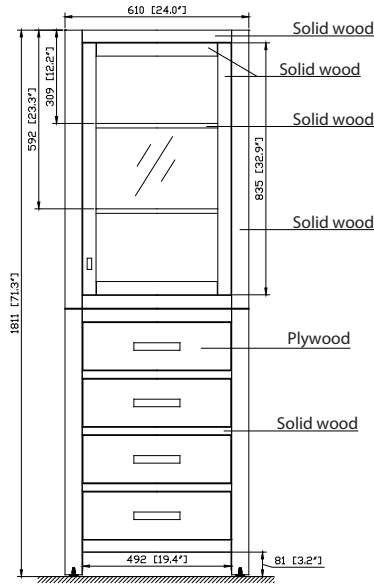

Avanity

MODERO-LT24-CG
 MODERO-LT24-WT
 MODERO-LT24-NB

Features

- Solid poplar frame and birch veneer plywood
- 1 soft-close glass door
- 4 soft-close drawers
- Brushed nickel or matte gold finish hardware
- Adjustable height levelers

Colors / Finishes

- Chilled Gray
- White
- Navy Blue

Nominal Dimension

- 24W x 20D x 71H (inches)

Components

Vanity	MODERO-CG	MODERO-WT	MODERO-NB
--------	-----------	-----------	-----------

Product Diagrams

Front

Back

Side

Top