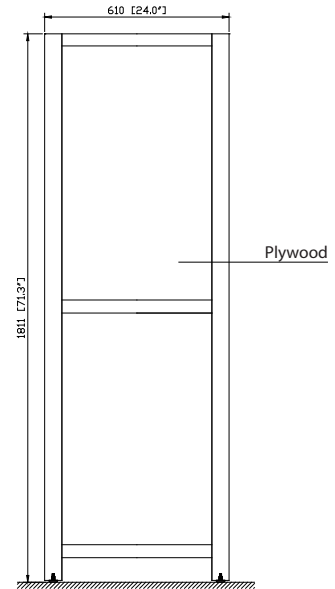

Avanity

MODERO-LT24-CG
 MODERO-LT24-WT
 MODERO-LT24-NB

Features

- Solid poplar frame and birch veneer plywood
- 1 soft-close glass door
- 4 soft-close drawers
- Brushed nickel or matte gold finish hardware
- Adjustable height levelers

Colors / Finishes

- Chilled Gray
- White
- Navy Blue

Nominal Dimension

- 24W x 20D x 71H (inches)

Components

Vanity	MODERO-CG	MODERO-WT	MODERO-NB
--------	-----------	-----------	-----------

Product Diagrams

Front

Back

Side

Top