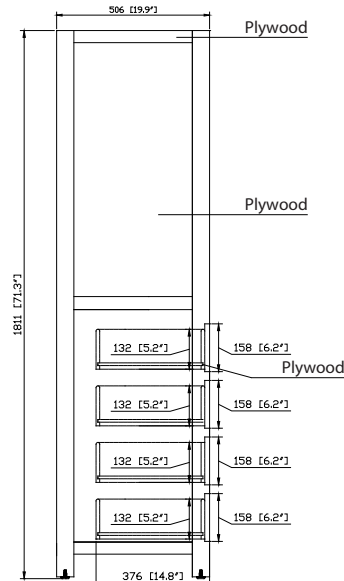

Colors / Finishes

- Chilled Gray
- White
- Navy Blue

Nominal Dimension

- 24W x 20D x 71H (inches)

Components

Vanity	MODERO-CG	MODERO-WT	MODERO-NB
--------	-----------	-----------	-----------

Product Diagrams

Front

Back

Side

Top