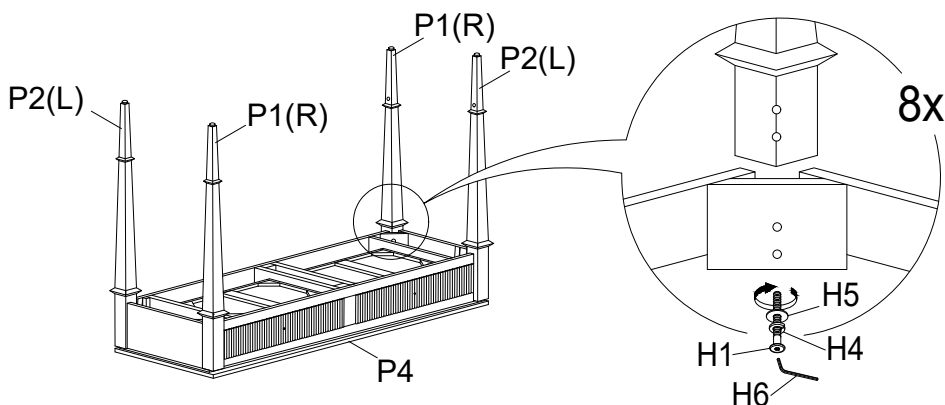

Hardware List

Item	Description	QTY
H1	Bolts M6 x 60mm 	8
H2	Wood Screw M4 x 32mm 	4
H3	Wood Screw M4 x 25mm 	1
H4	Spring Washer 	8
H5	Flat Washer 	8
H6	M4 Allen Key 	1

DISCLAIMER:

WHEN PROPERLY ASSEMBLED, THIS ITEM IS SAFE FOR INTENDED USE. SELLER IS NOT LIABLE FOR ANY DAMAGES RESULTING FROM ITEM BEING IMPROPERLY ASSEMBLED AFTER PURCHASE.

ASSEMBLY INSTRUCTIONS

Description: KENNA CONSOLE TABLE

Step 2: Attach Stretcher (P3) using Wood Screw (H3) with screw driver as shown below.

Step 3: Attach Stretcher (P3) to the legs (P1/P2) using Wood Screw (H2) with screw driver as shown below.