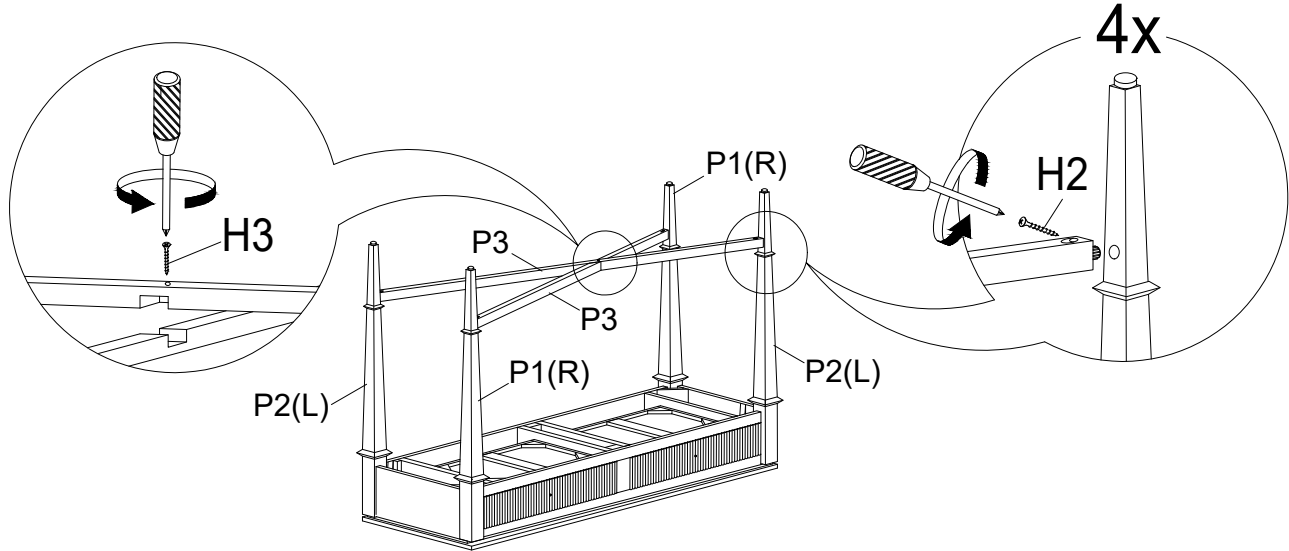

Hardware List

Item	Description	QTY
H1	Bolts M6 x 60mm 	8
H2	Wood Screw M4 x 32mm 	4
H3	Wood Screw M4 x 25mm 	1
H4	Spring Washer 	8
H5	Flat Washer 	8
H6	M4 Allen Key 	1

DISCLAIMER:

WHEN PROPERLY ASSEMBLED, THIS ITEM IS SAFE FOR INTENDED USE. SELLER IS NOT LIABLE FOR ANY DAMAGES RESULTING FROM ITEM BEING IMPROPERLY ASSEMBLED AFTER PURCHASE.

Assembly Procedures:

Step 1. Assemble the Table on a flat, soft surface such as a carpet or cloth to prevent scratching the finish. Loosely attach Legs (P1/P2) to the Table top (P4) using Bolt (H1), Spring Washer (H4), and Flat Washer (H5) using Allen key (H6) as shown below.

ASSEMBLY INSTRUCTIONS

Description: KENNA CONSOLE TABLE

Step 2: Attach Stretcher (P3) using Wood Screw (H3) with screw driver as shown below.

Step 3: Attach Stretcher (P3) to the legs (P1/P2) using Wood Screw (H2) with screw driver as shown below.

Step 4: Turn the assembled table to an upright position, remove the handle from inner drawer, and attach it on outside of the drawer with screw driver. Assembly is complete.

ADDITIONAL NOTE ABOUT SAFETY: