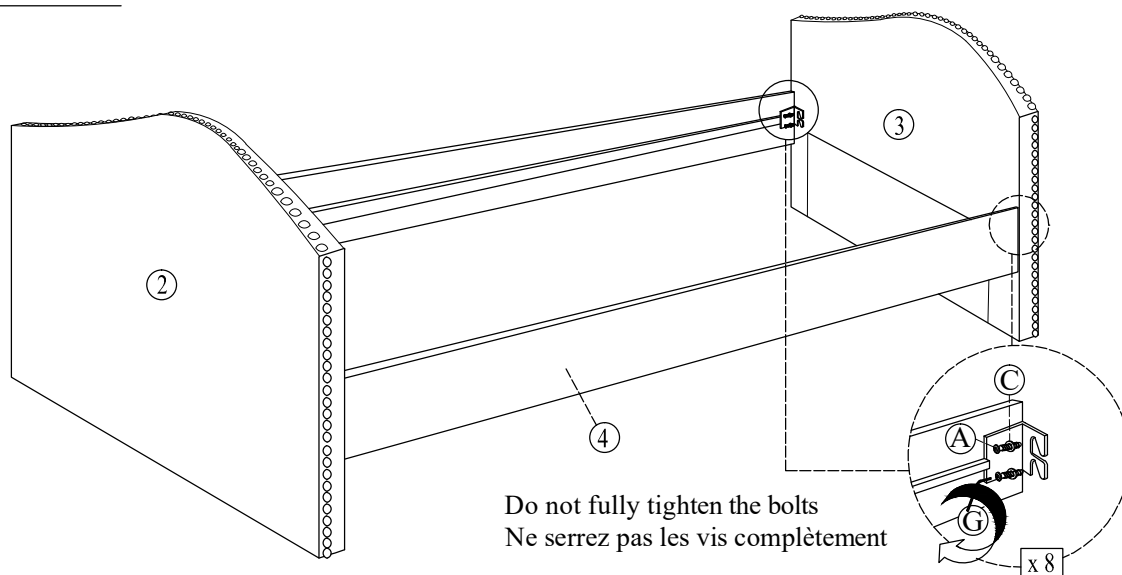

*DO NOT TIGHTEN BOLTS UNTIL COMPLETELY ASSEMBLED.

*NES PAS SERRER LES BOULONS JUSQU'À CE QUE LE MONTAGE SOIT COMPLETMENT TERMINE.

HARDWARE LIST / LISTE DE QUINCAILLERIE							
DAYBED / LIT DE REPOS			TRUNDLE / LIT GIGOGNE				
A	JCBC Bolt / Boulon M6 x 30mm		8 pcs	H	JCBC Bolt / Boulon M6 x 30mm		20 pcs
B	JCBC Bolt / Boulon M6 x 40mm		4 pcs	I	Flat Washer / Rondelle Plate M6 x 19mm		12 pcs
C	Flat Washer / Rondelle Plate (2mm Thk)		12 pcs	J	CSK screw / Vis M4 x 25mm		20 pcs
D	CSK screw / Vis M4 x 25mm		26 pcs	K	CSK screw / Vis M4 x 16mm		16 pcs
E	CSK screw / Vis M4 x 38mm		4 pcs	L	Caster / Roue		4 pcs
F	Bun Foot / Pied		4 pcs				
G	Allen Key / Clé Allen		1 pc				

*HARDWARE ARE PACKED IN 4972-B.

BUN FOOT AND HARDWARE SET ARE STORE IN 4972-B*

DAYBED / LIT DE REPOS

STEP 1 / ÉTAPE 1

STEP 2 / ÉTAPE 2

STEP 3 / ÉTAPE 3

*PLEASE FIND BUN FOOT AND
HARDWAREPACK INSIDE BACK PANEL (1)*