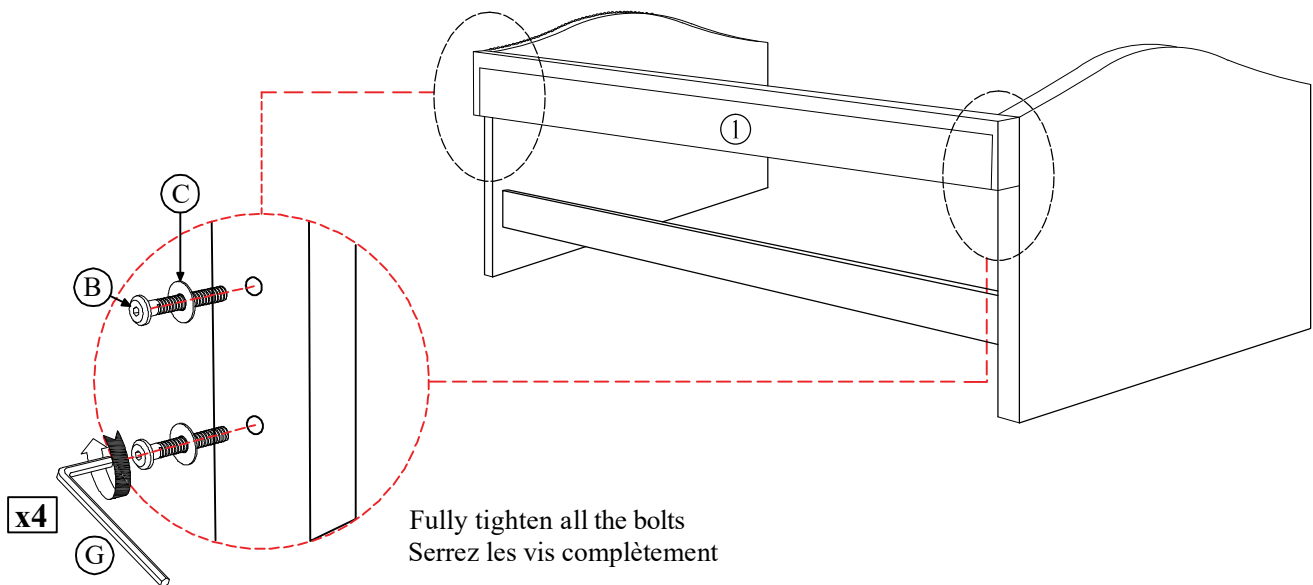

STEP 5 / ÉTAPE 5