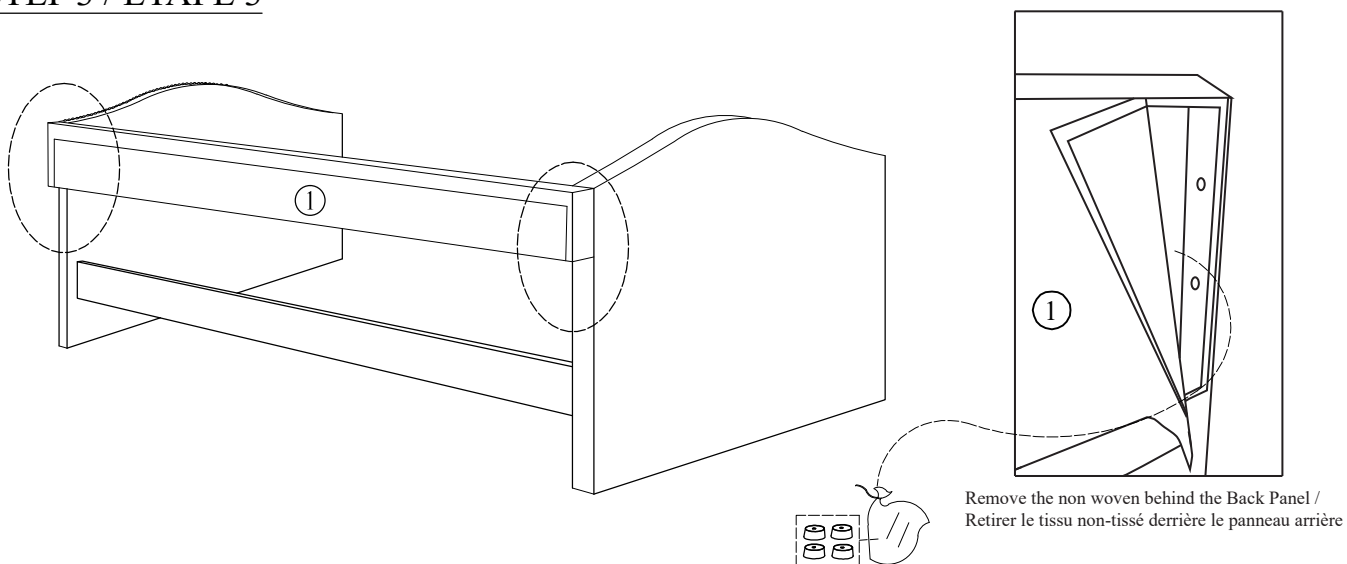

*HARDWARE ARE PACKED IN 4972-B.

BUN FOOT AND HARDWARE SET ARE STORE IN 4972-B*

DAYBED / LIT DE REPOS

STEP 1 / ÉTAPE 1

STEP 2 / ÉTAPE 2

STEP 3 / ÉTAPE 3

*PLEASE FIND BUN FOOT AND
HARDWAREPACK INSIDE BACK PANEL (1)*