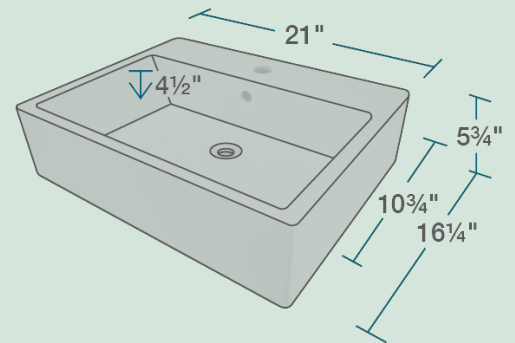

V2502-WHITE Vessel Sink

21" x 16 1/4" x 5 3/4"
 Vessel Installation
 True Vitreous China
 No Hardware Needed
 Limited Lifetime Warranty

Porcelain

Our porcelain sinks are made of true vitreous china and are triple glazed to create the strongest sink you will find. All of our porcelain sinks are covered by a limited lifetime warranty. All undermount sinks come with a cardboard cutout template and mounting hardware.

Accessories

*Accessories not included

Available Colors

Features

Vessel Installation	21" Minimum Cabinet Size	True Vitreous China	No Hardware Needed	Limited Lifetime Warranty	One Bowl

UPC: 810971027810