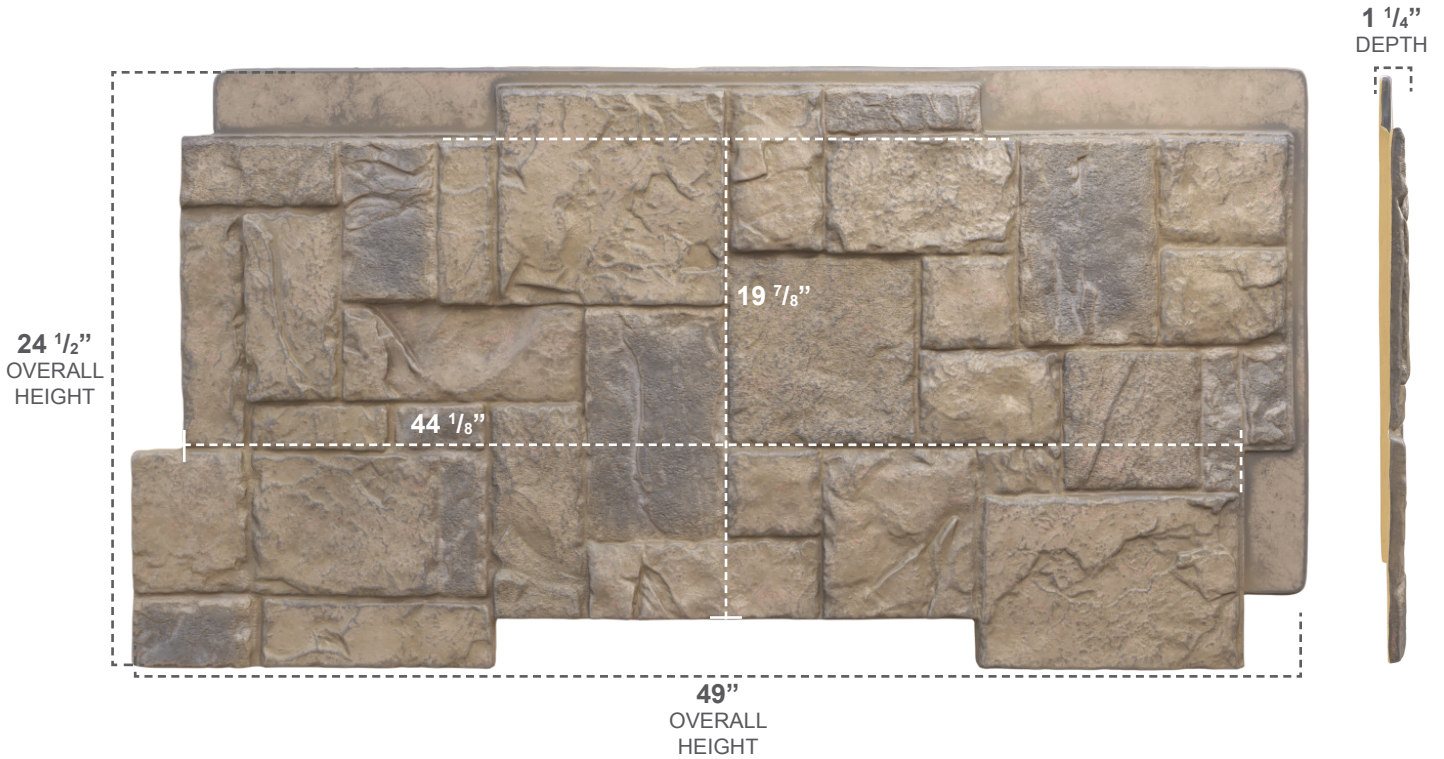

# STONEWALL FAUX STONE PANELS

## CASTLE ROCK

COLOR	WIDTH	HEIGHT	DEPTH
ROCKWALL	49"	24 1/2"	1 1/4"

## OTHER FINISH OPTIONS

CANYON BROWN

COLFAX

SANDSTONE

SLATE GRAY

SMOKEY RIDGE

.....  
OVER 20 MORE  
OPTIONS TO  
CHOOSE FROM