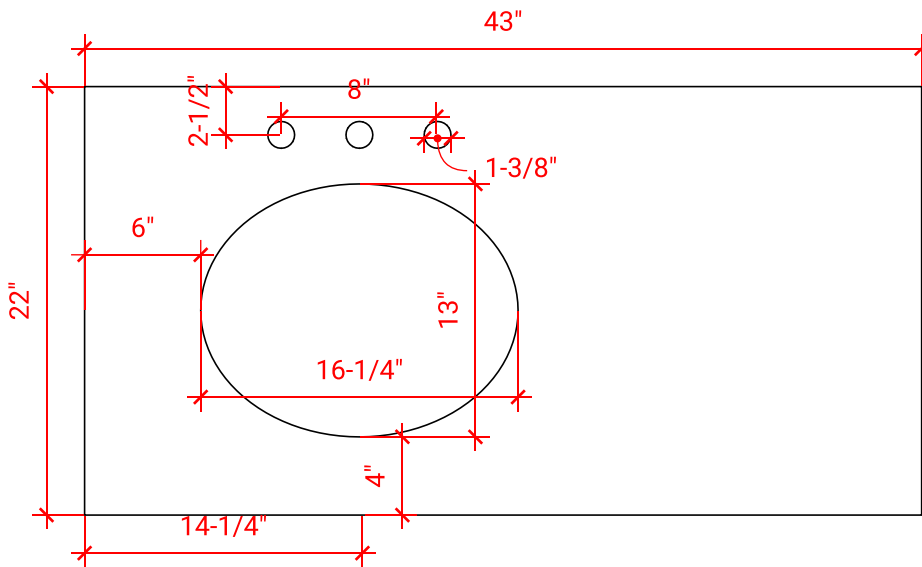

## OVERALL DIMENSIONS

43" W x 22" D x 1.5" H

## FEATURES

- Solid countertop with mitered edges & seams
- Undermount white oval sink
- Pre-drilled for 8" widespread faucet

## COUNTERTOP PLAN VIEW

## EDGE SIDE VIEW