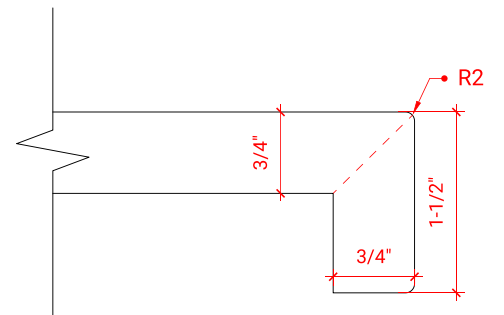

EDGE SIDE VIEW