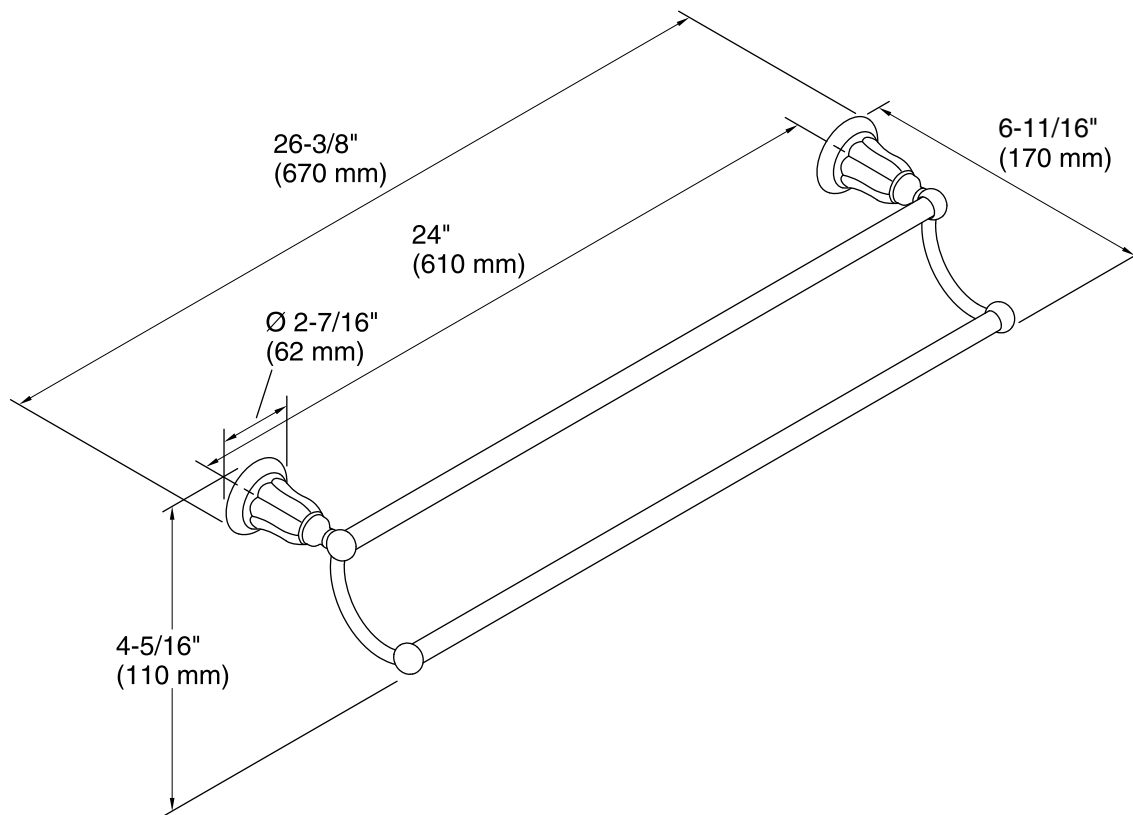

Technical Information

All product dimensions are nominal.

Notes

Install this product according to the installation guide.

CAUTION: Risk of personal injury. Do not install these products in any area where they are likely to be used inadvertently as a grab bar or support bar. These products are not designed or intended for use as a grab bar or support bar.