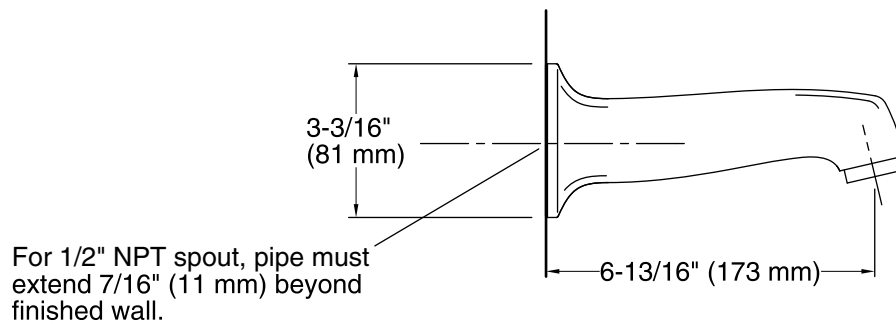

Technical Information

All product dimensions are nominal.

Notes

Install this product according to the installation guide.