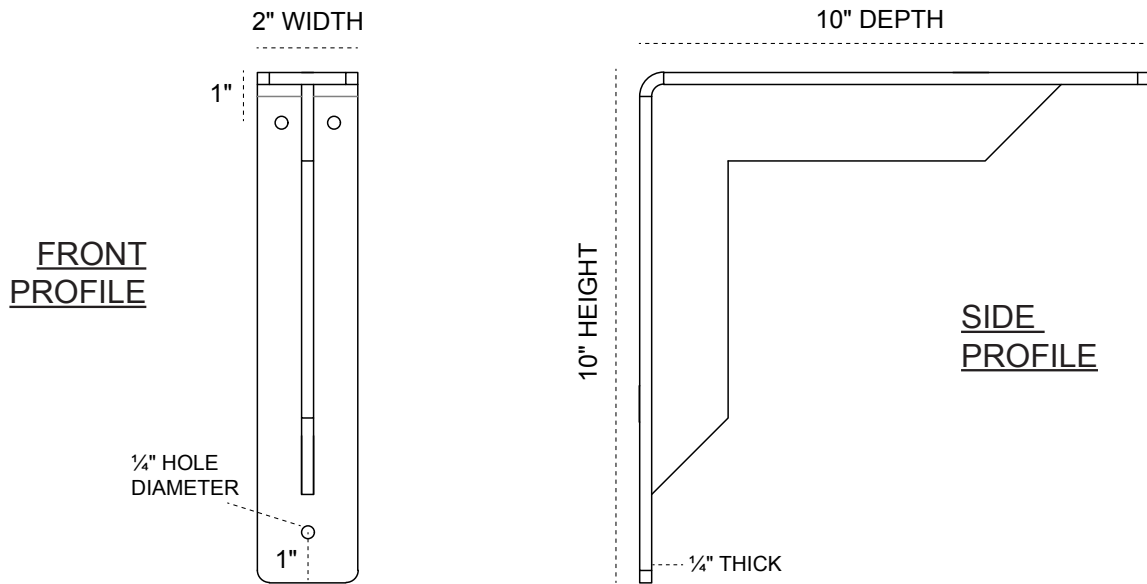

2-INCH W X 10-INCH D X 10-INCH H STOCKPORT BRACKET

HEAVY-DUTY 1/4" THICK

AVAILABLE IN:
STAINLESS STEEL
ZINC PLATED STEEL
POWDER COATED BLACK

BKTM02X10X10STSS
BKTM02X10X10STCRS
BKTM02X10X10STPBL

P:866.607.0453 | F: 866.591.3143
2300 W. Main St. | Clarksville, TX 75426
sales@ekenamillwork.com | www.ekenamillwork.com