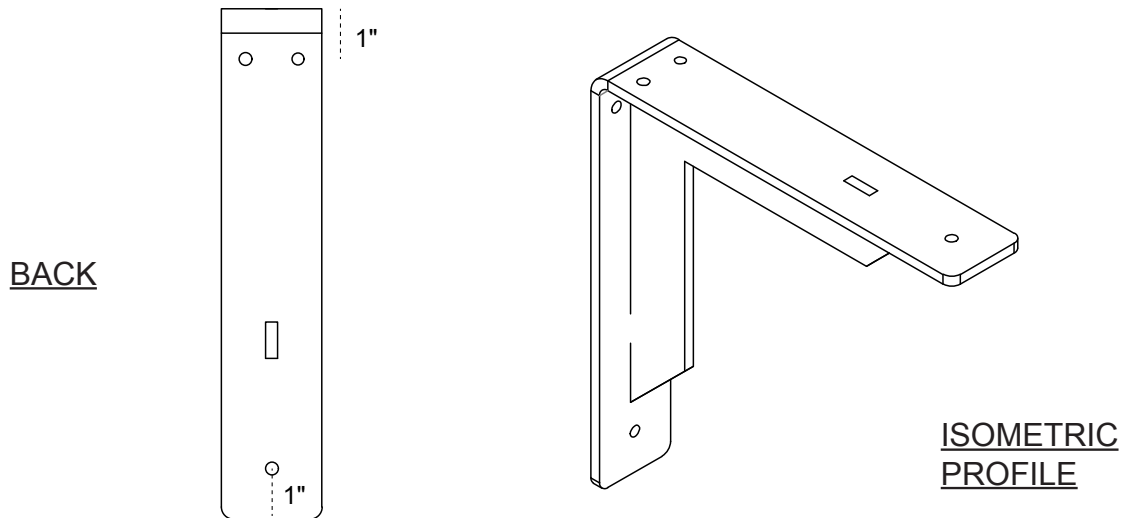

2-INCH W X 10-INCH D X 10-INCH H STOCKPORT BRACKET

HEAVY-DUTY 1/4" THICK

AVAILABLE IN:
STAINLESS STEEL
ZINC PLATED STEEL
POWDER COATED BLACK

BKTM02X10X10STSS
BKTM02X10X10STCRS
BKTM02X10X10STPBL

P:866.607.0453 | F: 866.591.3143
2300 W. Main St. | Clarksville, TX 75426
sales@ekenamillwork.com | www.ekenamillwork.com