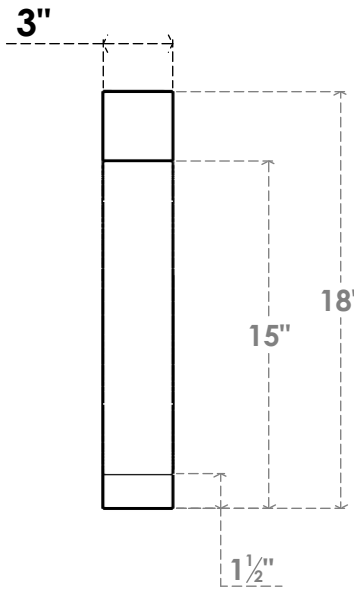

ITEM NUMBER: BRCPO030X18000X18000IMP

3"W X 18"D X 18"H IMPERIAL ARCHITECTURAL GRADE PVC OPEN BRACE

SIDE PROFILE

FRONT PROFILE

ISOMETRIC

EKENA MILLWORK
2300 WEST MAIN ST.
CLARKSVILLE, TX 75426
TOLL FREE: 866-607-0453
WWW.EKENAMILLWORK.COM

NOTES

1. INSTALLATION TO BE COMPLETED IN ACCORDANCE WITH MANUFACTURER'S SPECIFICATIONS.
2. DRAWING MAY NOT BE TO SCALE
3. THIS DRAWING IS INTENDED FOR DESIGN AND PLANNING PURPOSES ONLY.
4. ALL INFORMATION CONTAINED HEREIN WAS CURRENT AT THE TIME OF DEVELOPMENT BUT MUST BE REVIEWED AND APPROVED BY THE PRODUCT MANUFACTURER TO BE CONSIDERED ACCURATE.
5. ARCHITECTURAL GRADE PVC PRODUCTS ARE MADE FROM EXPANDED CELLULAR PVC AND COME NATURALLY WHITE BUT MAY BE PAINTED