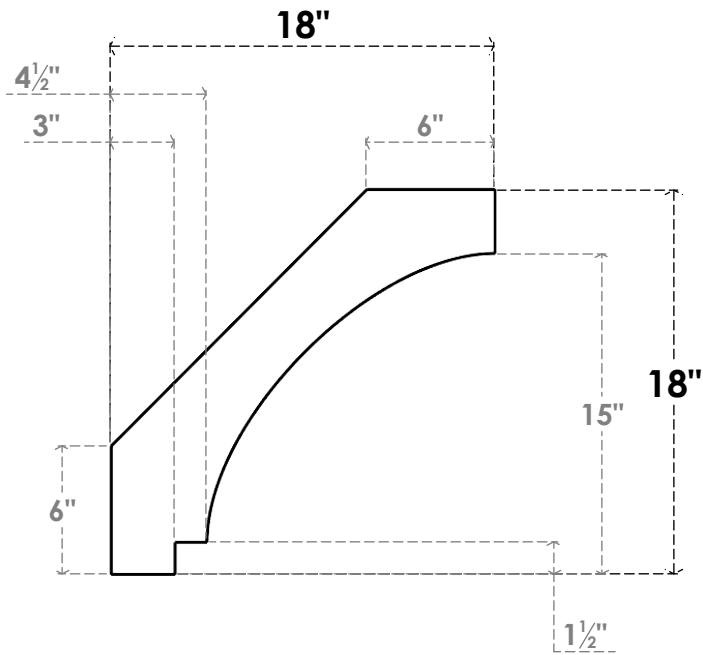

ITEM NUMBER: BRCPO030X18000X18000IMP

3"W X 18"D X 18"H IMPERIAL ARCHITECTURAL GRADE PVC OPEN BRACE

SIDE PROFILE

FRONT PROFILE

ISOMETRIC

EKENA MILLWORK
2300 WEST MAIN ST.
CLARKSVILLE, TX 75426
TOLL FREE: 866-607-0453
WWW.EKENAMILLWORK.COM