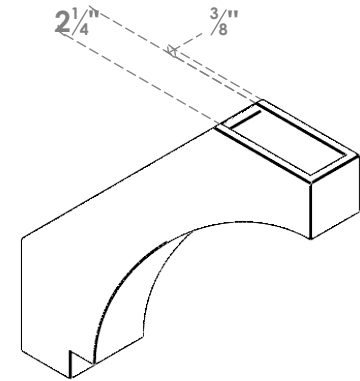

ITEM NUMBER: BRCPO030X18000X18000IMP

3"W X 18"D X 18"H IMPERIAL ARCHITECTURAL GRADE PVC OPEN BRACE

SIDE PROFILE

FRONT PROFILE

ISOMETRIC

EKENA MILLWORK
2300 WEST MAIN ST.
CLARKSVILLE, TX 75426
TOLL FREE: 866-607-0453
WWW.EKENAMILLWORK.COM