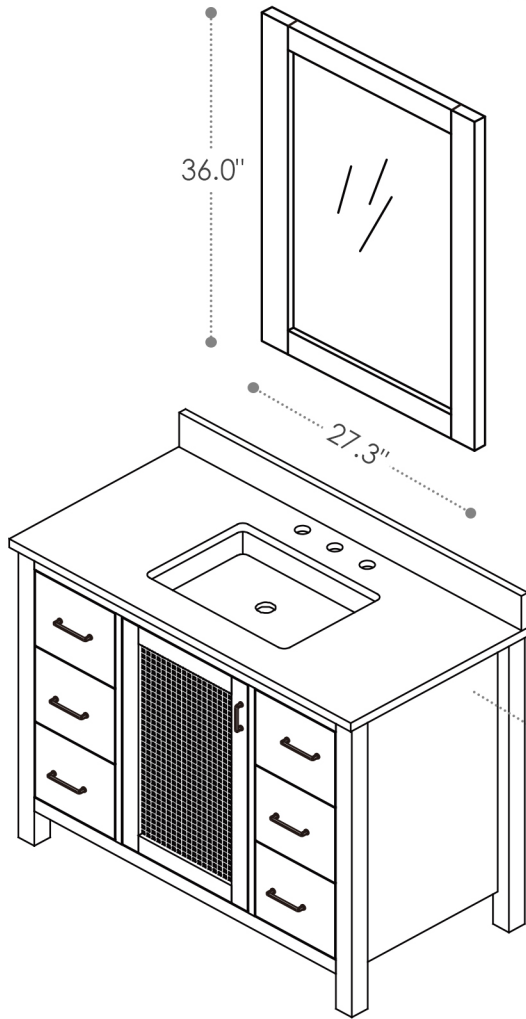

ALTAIR

FASHION BATHROOM LIFE

Altair Design, Inc.

Hadiya

42"W x 22"D

Bathroom Vanity

42"W x 22"D x 34"H inches

INSTALLATION SPECIFICATION

Item#	542042		
Color	Gray Pine/Brown Pine/Black Oak		
Overall Dimension	42 in W x 22 in D x 34 in H		
Vanity Material	Solid wood and long-lasting plywood		
Hardware Finish	Zinc Alloy Matte Black/Brushed Gold		
Countertop Material	Composite Stone	Shape	Rectangular
Number of Door	1 soft-closing door	Number of Drawers	6 soft-closing drawers
Top Thickness	0.8 inch	Installation Type	Freestanding
Assembly Required	No	Backsplash Height	4 inch
Faucet Hole Spacing(in.)	8 in. widespread	Sink	Single Undermount Sink

All measurements are approximate. Measurements may vary +/-1/2".
Does not include faucet, drain assembly, P-trap