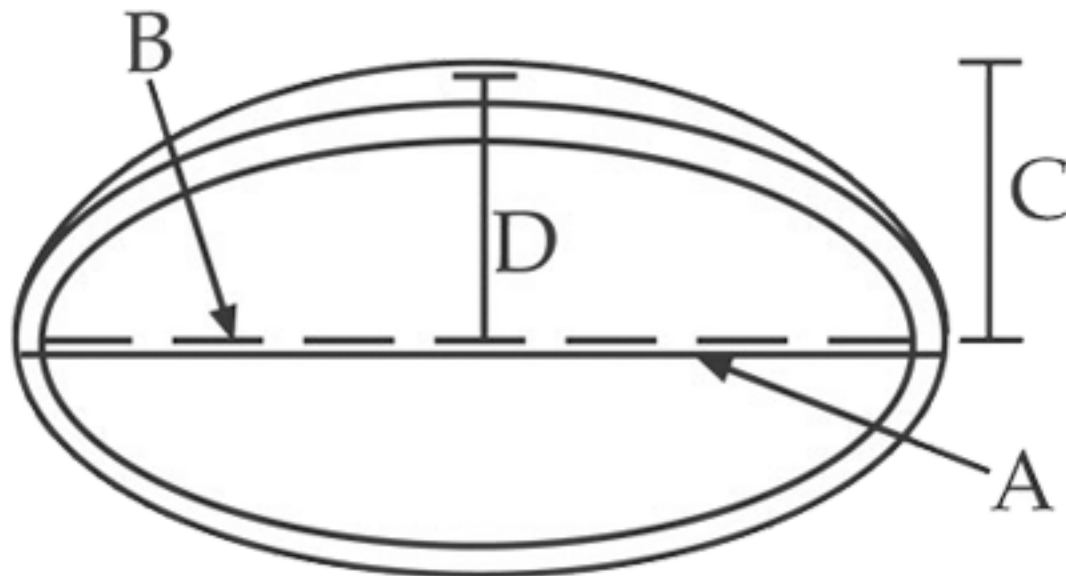

**31 7/8"OD x 25 1/8"ID x 7 3/8"D Milton Recessed
Mount Ceiling Dome (25 1/8"Diameter x 6 7/8"D
Rough Opening)**

A: 31-7/8"

B: 25-1/8"

C: 6-7/8"

D: 7-3/8"

A - Outside Diameter (Includes Trim/Ring)

B - Inside Diameter

C - Rough Opening Depth

D - Depth Inside of Dome