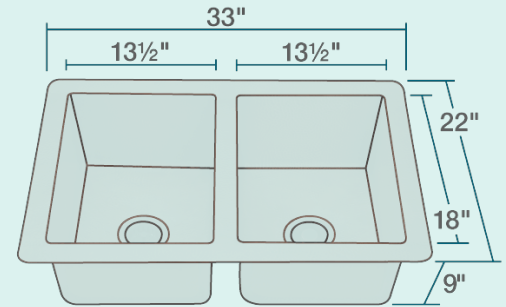

- 33" x 22" x 9"
- Undermount Installation
- Hammered Finish
- One-Piece Construction
- Naturally Antibacterial
- Cardboard Cutout Template Included
- Installation Hardware Included
- Limited Lifetime Warranty

*Due to the handmade nature of this sink, dimensions may vary up to ~1/4"

Accessories

*Accessories not included

UPC: 817299012566

Features

Undermount Installation 	33" Minimum Cabinet Size 	All-Natural Materials 	Hammered Finish 	Center Drain 3 1/2" 	One-Piece Construction
Naturally Antibacterial 	Cutout Template 	Hardware Included 	Limited Lifetime Warranty 	Two Bowls, Equal 	