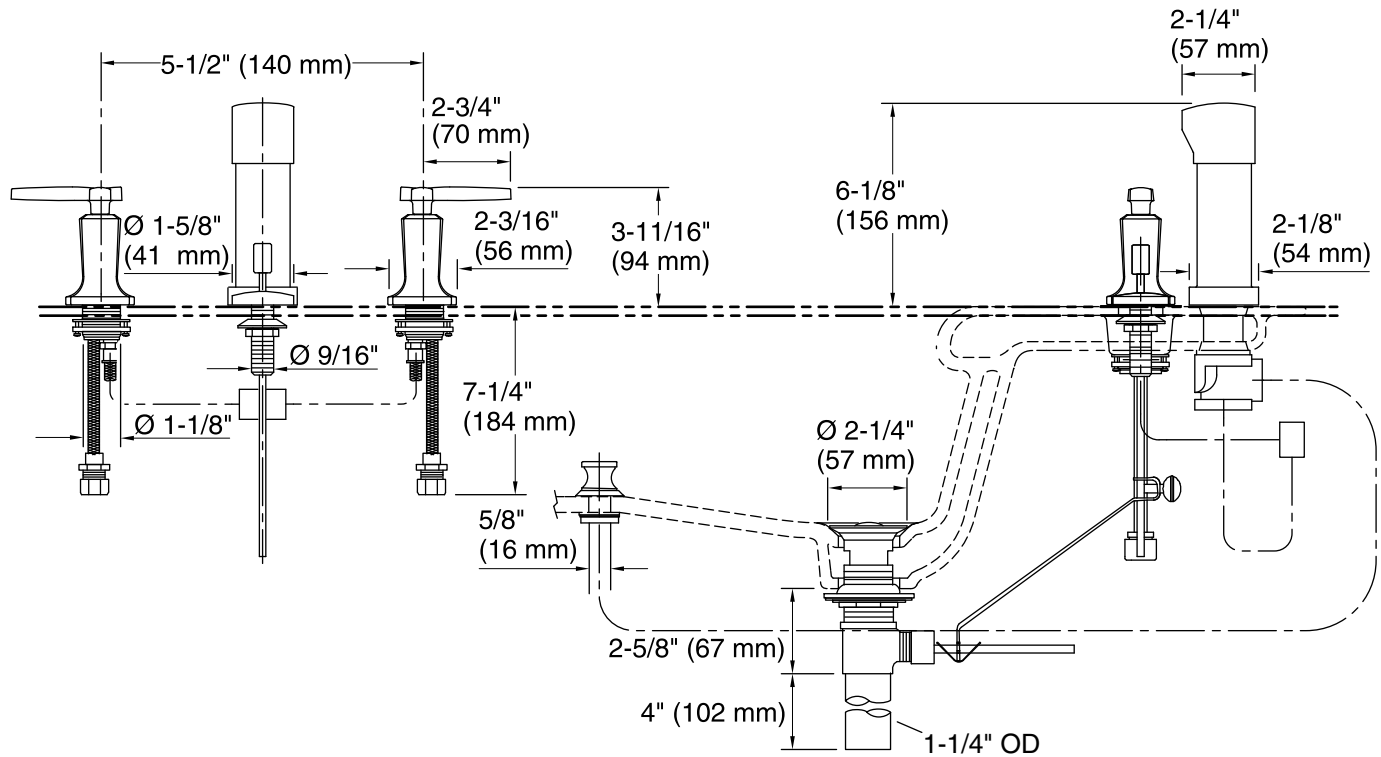

Technical Information

All product dimensions are nominal.

Notes

Install this product according to the installation instructions.