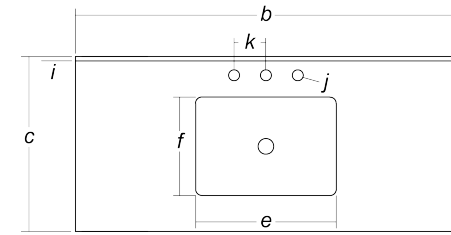

## Bergen Single Bathroom Vanity, Gray, 42"

**SKU** HZ00005185

**Dimensions**

A	Overall Height	38.58"
B	Overall Width	42"
C	Overall Depth	22.04"
D	Basin Height	7.67"
E	Basin Width	19.88"
F	Basin Depth	14.96"
G	Countertop Thickness	1.18"
	Countertop Width	42"
	Countertop Depth	22.04"
H	Height of Backsplash	3.93"
I	Backsplash Thickness	0.59"
	Vanity Base Height	33.46"
	Vanity Base Width	40.43"
	Vanity Base Depth	21.25"
J	Diameter of Faucet Holes	1.37"
K	Distance Between Center of Faucet Holes	4.01"
L	Lowest Height of Plumbing from Floor	19.48"
M	Highest Height of Plumbing from Floor	28.34"
N	Height of Plumbing Cutout (Wall Hung)	Not Applicable

**Leg Material**

Leg Material	Rubberwood
Are Legs Adjustable	Yes

**Mirrors**

Mirror Included No

**Drawers**

Number of Functional Drawers	1
Number of False Drawers	1
Internal Drawer Dimensions 1	H 5" W 13" D 12"
Internal Drawer Dimensions 2	Not Applicable
Soft Close	Yes
Drawer Construction	Dovetail Tenon
No. of Functional Drawers with Dividers	0
Are Drawer Dividers Removable	Not Applicable