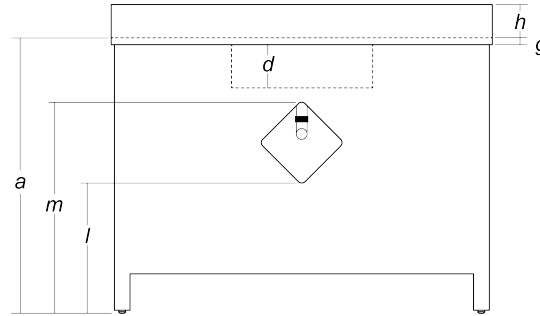

## Bergen Single Bathroom Vanity, Gray, 42"

**SKU** HZ00005185

**Dimensions**

A	Overall Height	38.58"
B	Overall Width	42"
C	Overall Depth	22.04"
D	Basin Height	7.67"
E	Basin Width	19.88"
F	Basin Depth	14.96"
G	Countertop Thickness	1.18"
	Countertop Width	42"
	Countertop Depth	22.04"
H	Height of Backsplash	3.93"
I	Backsplash Thickness	0.59"
	Vanity Base Height	33.46"
	Vanity Base Width	40.43"
	Vanity Base Depth	21.25"
J	Diameter of Faucet Holes	1.37"
K	Distance Between Center of Faucet Holes	4.01"
L	Lowest Height of Plumbing from Floor	19.48"
M	Highest Height of Plumbing from Floor	28.34"
N	Height of Plumbing Cutout (Wall Hung)	Not Applicable

**Leg Material**

Leg Material	Rubberwood
Are Legs Adjustable	Yes

**Mirrors**

Mirror Included No

**Drawers**

Number of Functional Drawers	1
Number of False Drawers	1
Internal Drawer Dimensions 1	H 5" W 13" D 12"
Internal Drawer Dimensions 2	Not Applicable
Soft Close	Yes
Drawer Construction	Dovetail Tenon
No. of Functional Drawers with Dividers	0
Are Drawer Dividers Removable	Not Applicable