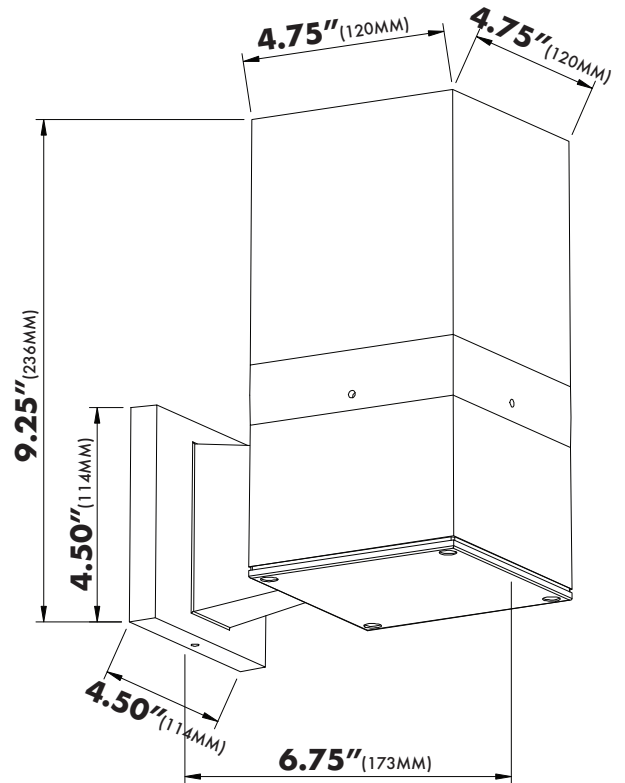

**SPECIFICATIONS**

• LUMENS	239
• WATTS	5W
• VOLTAGE	120V AC
• CRI	90
• CCT	3000K
• WET LISTED	IP65
• DIFFUSER	PMMA
• MATERIAL	ALUMINUM WITH UV POWDER COATING
• FINISH	BLACK
• LIFETIME	50,000 HOURS
• ETL LISTED	
• WARRANTY	5-YEAR LIMITED

**MODEL#VOW1768  
DIMENSIONS**

OVERALL: **4.50" x 6.75" x 9.25"** (114MMx173MMx237MM)

THE MEASUREMENTS ARE ROUNDED TO THE NEAREST 1/4"

**AVAILABLE FINISHES**

**BL**