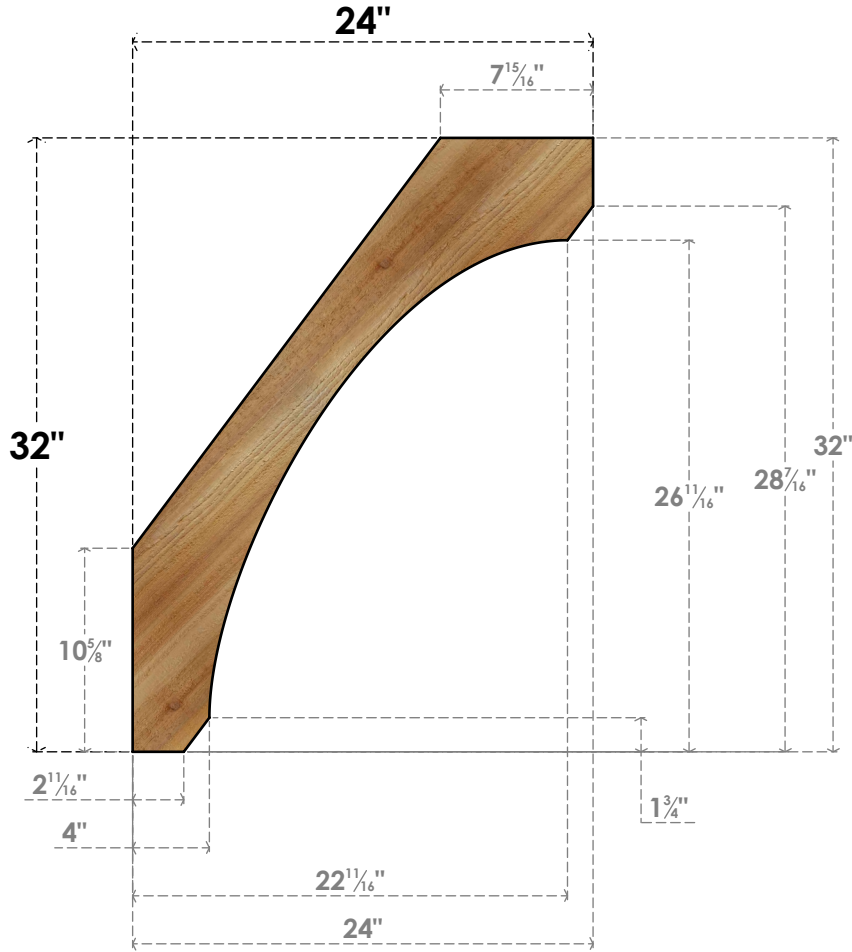

# BRC04X24X32LEC00RWR

4"W X 24"D X 32"H LEGACY ROUGH SAWN BRACE, WESTERN RED CEDAR

**SIDE**

**FRONT**

EKENA MILLWORK  
 2300 WEST MAIN ST.  
 CLARKSVILLE, TX 75426  
 TOLL FREE: 866-607-0453  
 WWW.EKENAMILLWORK.COM

**NOTES**

1. INSTALLATION TO BE COMPLETED IN ACCORDANCE WITH MANUFACTURER'S SPECIFICATIONS.
2. DRAWING MAY NOT BE TO SCALE
3. THIS DRAWING IS INTENDED FOR DESIGN AND PLANNING PURPOSES ONLY.
4. ALL INFORMATION CONTAINED HEREIN WAS CURRENT AT THE TIME OF DEVELOPMENT BUT MUST BE REVIEWED AND APPROVED BY THE PRODUCT MANUFACTURER TO BE CONSIDERED ACCURATE.
5. PRODUCTS ARE NOT KILN DRIED. THIS ITEM IS UNIQUE AND WILL CONTAIN THE NATURAL VARIATIONS THAT THE WOOD SPECIES OFFERS. THIS MAY RESULT IN VARIATIONS UP TO 1/4"