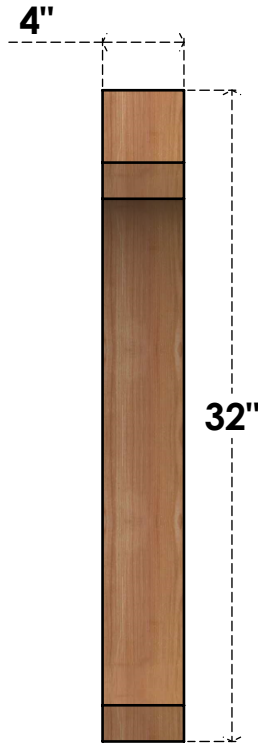

# BRC04X24X32LEC00RWR

4"W X 24"D X 32"H LEGACY ROUGH SAWN BRACE, WESTERN RED CEDAR

**SIDE**

**FRONT**

EKENA MILLWORK  
 2300 WEST MAIN ST.  
 CLARKSVILLE, TX 75426  
 TOLL FREE: 866-607-0453  
 WWW.EKENAMILLWORK.COM

**NOTES**

1. INSTALLATION TO BE COMPLETED IN ACCORDANCE WITH MANUFACTURER'S SPECIFICATIONS.
2. DRAWING MAY NOT BE TO SCALE
3. THIS DRAWING IS INTENDED FOR DESIGN AND PLANNING PURPOSES ONLY.
4. ALL INFORMATION CONTAINED HEREIN WAS CURRENT AT THE TIME OF DEVELOPMENT BUT MUST BE REVIEWED AND APPROVED BY THE PRODUCT MANUFACTURER TO BE CONSIDERED ACCURATE.
5. PRODUCTS ARE NOT KILN DRIED. THIS ITEM IS UNIQUE AND WILL CONTAIN THE NATURAL VARIATIONS THAT THE WOOD SPECIES OFFERS. THIS MAY RESULT IN VARIATIONS UP TO 1/4"