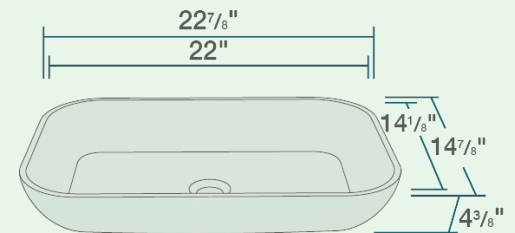

22 7/8" x 14 7/8" x 4 3/8"
 Vessel Installation
 24" Minimum Cabinet Size
 Stain Resistant
 Scratch Resistant
 Multiple Colors Available
 No Hardware Needed
 Limited Lifetime Warranty

Accessories

No Available Accessories

Features

Vessel Installation 	24" Minimum Cabinet Size 	Stain Resistant 	Scratch Resistant 	Multiple Colors Available 	No Hardware Needed 
Limited Lifetime Warranty 	One Bowl 				

UPC: 841412153201