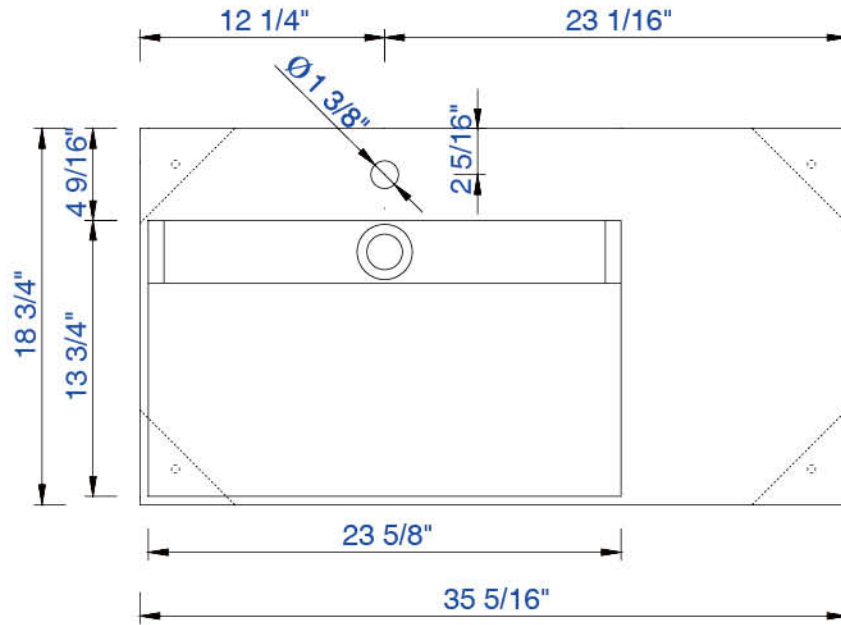

35.4"

Item Number:

SS-366-MW

JAMES MARTIN

VANITIES

35.4" Vanity Top

Diagrams with Dimensions
page 01 of 01

897mm

Item Number:

SS-366-MW

JAMES MARTIN

VANITIES

897mm Vanity Top

Diagrams with Dimensions
page 01 of 01