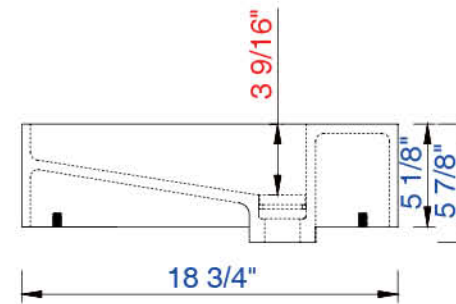

35.4"

Item Number:

SS-366-MW

JAMES MARTIN

VANITIES

35.4" Vanity Top

Diagrams with Dimensions
page 01 of 01

897mm

Item Number:

SS-366-MW

JAMES MARTIN

VANITIES

897mm Vanity Top

Diagrams with Dimensions
page 01 of 01