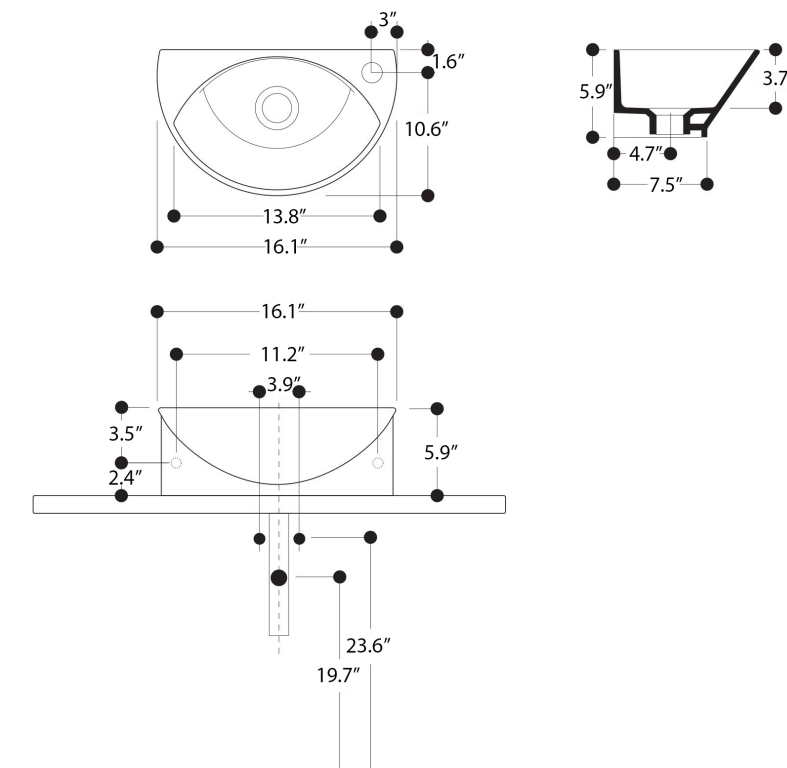

**CODICE/CODE: WSB06901F**

**CODICE/CODE: WSB6901F**

**MISURE/SIZE: 41x31 H15 CM**

**PESO/WEIGHT:**

*N.B.: Le misure indicate possono subire una variazione dello 0,8 % circa, dovuta ad usura stampi o a piccole variazioni delle caratteristiche tecniche relative alle materie prime che compongono l' impasto.*

*N.B.: Indicated size could have a variation of about 0,8 % due to the usure of the moulds or the small variations of the raw materials' technical characteristics used in the mixture.*

Collection  
Whitestone

Model |  
Zepto

Dimensions Metric

1 inch = 2.54 cm  
1 inch = 25.4 mm

**WS**<sup>®</sup>  
BATH  
COLLECTIONS

1051 Lea Drive - Collegeville, PA 19426  
Tel. 215 513 9400 - Fax 610 831 0215  
[www.ws bathcollections.com](http://www.ws bathcollections.com) - [info@ws bathcollections.com](mailto:info@ws bathcollections.com)

### Vessel/ countertop installation

Silicone (*optional*)

Collection  
Whitestone

Model |  
Zepto

Dimensions Metric

1 inch = 2.54 cm  
1 inch = 25.4 mm

**WS**<sup>®</sup>  
BATH  
COLLECTIONS

1051 Lea Drive - Collegeville, PA 19426  
Tel. 215 513 9400 - Fax 610 831 0215  
[www.ws bathcollections.com](http://www.ws bathcollections.com) - [info@ws bathcollections.com](mailto:info@ws bathcollections.com)