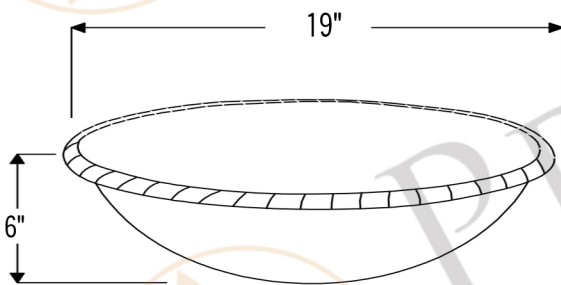

PREMIER
COPPER PRODUCTS

MODEL NUMBER: L019RRDB

- Description: Oval Roped Rim Self Rimming Hammered Copper Sink
- Outer Dimension: 19" x 14" x 6"
- Inner Dimension: 17" x 12" x 6"
- Rim: 1"
- Drain Opening: 1.5"
- Finish: Oil Rubbed Bronze

CODE/STANDARD COMPLIANCE

* IAPMO/cUPC LISTED

* ORB: Oil Rubbed Bronze

THIS PRODUCT IS HAND CRAFTED, SMALL VARIANCES IN COLOR AND SIZE MAY OCCUR.
DO NOT MAKE ANY INSTALLATION CUTS UNTIL YOU RECEIVE YOUR ITEM(S).