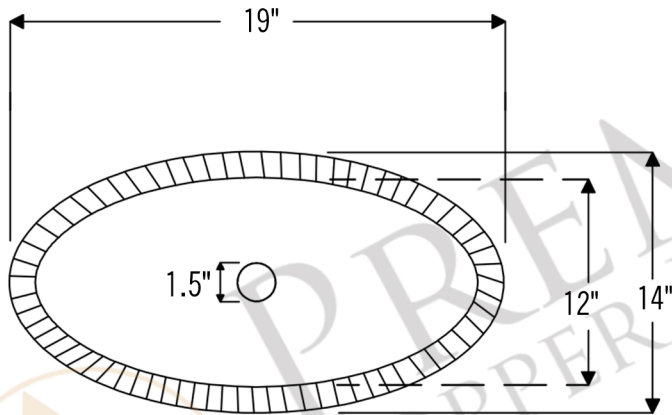

PREMIER
COPPER PRODUCTS

MODEL NUMBER: L019RRDB

- * Description: Oval Roped Rim Self Rimming Hammered Copper Sink
- * Outer Dimension: 19" x 14" x 6"
- * Inner Dimension: 17" x 12" x 6"
- * Rim: 1"
- * Drain Opening: 1.5"
- * Finish: Oil Rubbed Bronze

CODE/STANDARD COMPLIANCE

* IAPMO/cUPC LISTED

* ORB: Oil Rubbed Bronze

THIS PRODUCT IS HAND CRAFTED, SMALL VARIANCES IN COLOR AND SIZE MAY OCCUR.
DO NOT MAKE ANY INSTALLATION CUTS UNTIL YOU RECEIVE YOUR ITEM(S).