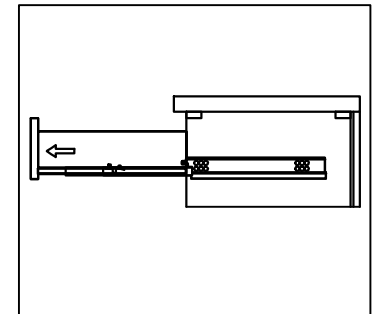

.Professional installation recommended.

PACKING LIST

1. Main cabinet

2. Mirror

3. Basin

4. Pop up+Drain pipe

5. Faucet

6. Install screw

REQUIRED TOOLS

DRAWER SLIDER ATTACHMENT AND DETACHMENT

INSTALLATION AND ADJUSTION OF HINGE