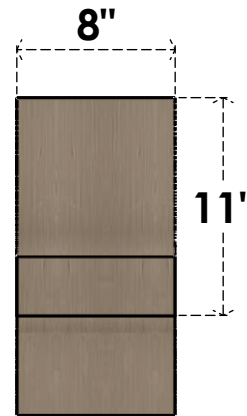

ITEM NUMBER: CORU08X08X16RIDRCPR

8"W X 8"D X 16"H SERIES 2 WIDE RIDGEWOOD ROUGH CEDAR TIMBERTHANE
FAUX WOOD CORBEL, PRIMED

SIDE PROFILE

FRONT PROFILE

ISOMETRIC

EKENA MILLWORK
2300 WEST MAIN ST.
CLARKSVILLE, TX 75426
TOLL FREE: 866-607-0453
WWW.EKENAMILLWORK.COM

NOTES

1. INSTALLATION TO BE COMPLETED IN ACCORDANCE WITH MANUFACTURER'S SPECIFICATIONS.
2. DRAWING MAY NOT BE TO SCALE
3. THIS DRAWING IS INTENDED FOR DESIGN AND PLANNING PURPOSES ONLY.
4. ALL INFORMATION CONTAINED HEREIN WAS CURRENT AT THE TIME OF DEVELOPMENT BUT MUST BE REVIEWED AND APPROVED BY THE PRODUCT MANUFACTURER TO BE CONSIDERED ACCURATE.
5. TIMBERTHANE ARCHITECTURAL PRODUCTS ARE MADE FROM HIGH DENSITY URETHANE AND COME FACTORY PRIMED