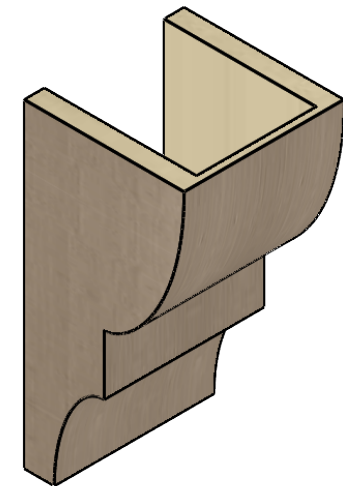

ITEM NUMBER: CORU08X08X16RIDRCPR

8"W X 8"D X 16"H SERIES 2 WIDE RIDGEWOOD ROUGH CEDAR TIMBERTHANE
FAUX WOOD CORBEL, PRIMED

SIDE PROFILE

FRONT PROFILE

ISOMETRIC

EKENA MILLWORK
2300 WEST MAIN ST.
CLARKSVILLE, TX 75426
TOLL FREE: 866-607-0453
WWW.EKENAMILLWORK.COM

NOTES

1. INSTALLATION TO BE COMPLETED IN ACCORDANCE WITH MANUFACTURER'S SPECIFICATIONS.
2. DRAWING MAY NOT BE TO SCALE
3. THIS DRAWING IS INTENDED FOR DESIGN AND PLANNING PURPOSES ONLY.
4. ALL INFORMATION CONTAINED HEREIN WAS CURRENT AT THE TIME OF DEVELOPMENT BUT MUST BE REVIEWED AND APPROVED BY THE PRODUCT MANUFACTURER TO BE CONSIDERED ACCURATE.
5. TIMBERTHANE ARCHITECTURAL PRODUCTS ARE MADE FROM HIGH DENSITY URETHANE AND COME FACTORY PRIMED