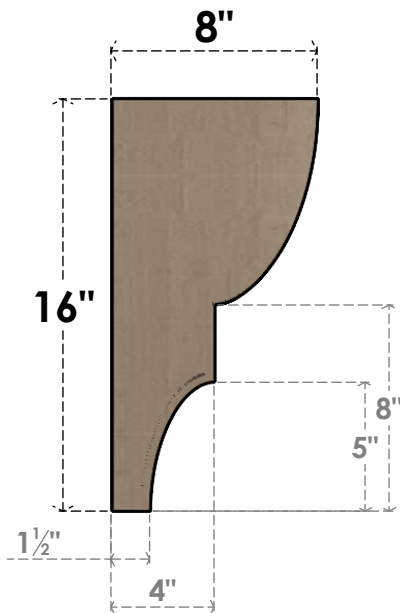

ITEM NUMBER: CORU08X08X16RIDRCPR

8"W X 8"D X 16"H SERIES 2 WIDE RIDGEWOOD ROUGH CEDAR TIMBERTHANE
FAUX WOOD CORBEL, PRIMED

SIDE PROFILE

FRONT PROFILE

ISOMETRIC

EKENA MILLWORK
2300 WEST MAIN ST.
CLARKSVILLE, TX 75426
TOLL FREE: 866-607-0453
WWW.EKENAMILLWORK.COM

NOTES

1. INSTALLATION TO BE COMPLETED IN ACCORDANCE WITH MANUFACTURER'S SPECIFICATIONS.
2. DRAWING MAY NOT BE TO SCALE
3. THIS DRAWING IS INTENDED FOR DESIGN AND PLANNING PURPOSES ONLY.
4. ALL INFORMATION CONTAINED HEREIN WAS CURRENT AT THE TIME OF DEVELOPMENT BUT MUST BE REVIEWED AND APPROVED BY THE PRODUCT MANUFACTURER TO BE CONSIDERED ACCURATE.
5. TIMBERTHANE ARCHITECTURAL PRODUCTS ARE MADE FROM HIGH DENSITY URETHANE AND COME FACTORY PRIMED