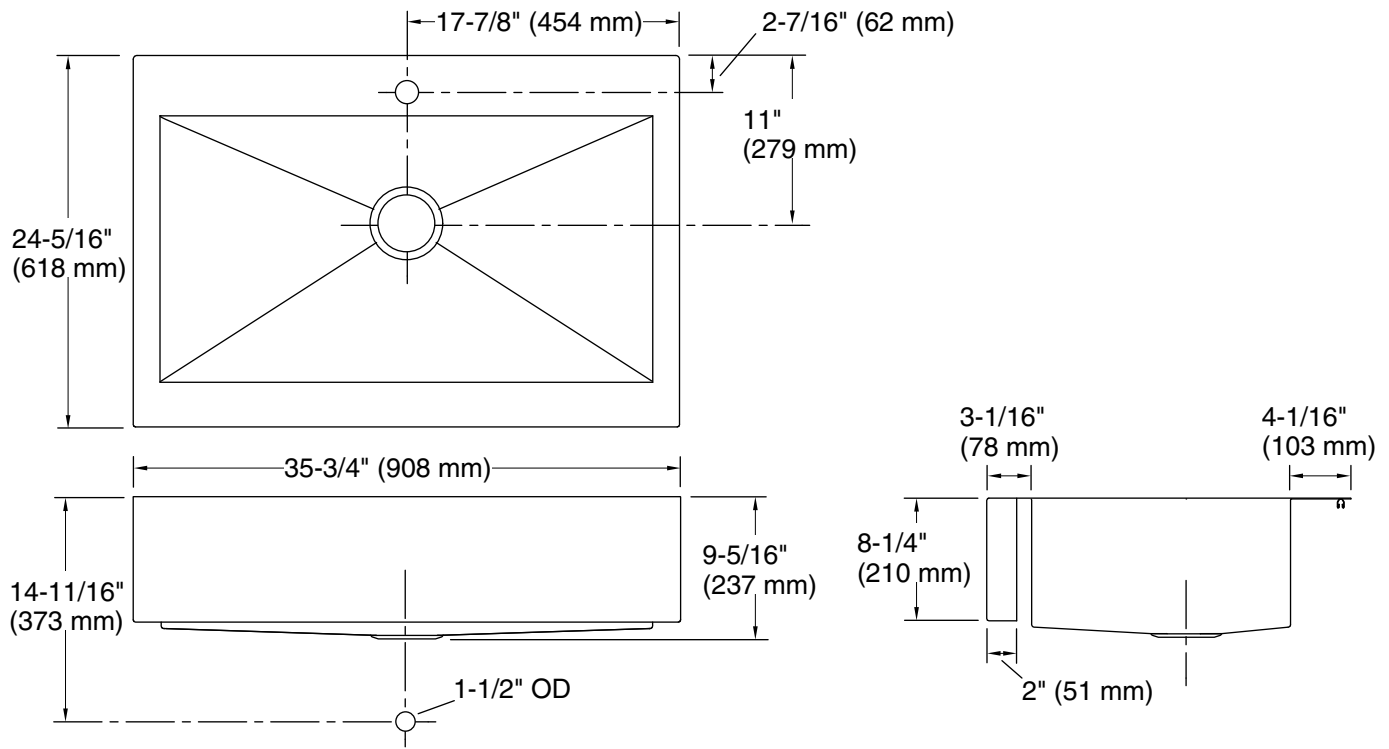

Features

- 36-inch minimum base cabinet width.
- Single bowl.
- 9" depth provides generous workspace.
- Self-Trimming apron overlaps the cabinet face for easy installation.
- Apron height allows sink to be used in most standard cabinetry or retrofitted to existing standard cabinetry.
- Single faucet hole.
- Rear drain increases workspace in the sink and storage space underneath.
- SilentShield® sound-absorption technology offers quieter performance.
- Includes installation hardware and compatibility template.

ASME A112.19.3/CSA B45.4

Lifetime Limited Warranty for KOHLER® Stainless Steel Sinks

See website for detailed warranty information.

Technical Information

All product dimensions are nominal.

Bowl configuration:	Single
Installation:	Top-mount
Min. base cabinet width:	36" (914 mm)
Bowl area (Only):	Length: 32-1/2" (826 mm) Width: 17-3/16" (437 mm) Bowl depth: 9" (229 mm)
Number of deck holes:	1
Faucet hole(s):	1-7/16" (37 mm)
Drain hole:	3-5/8" (92 mm)
Template:	1166717-7, required, included 1178341, required, included

IMPORTANT! The distance from the top edge of the cabinet to the top of the cabinet door must be at least 8-3/8" (213 mm) to install this sink.