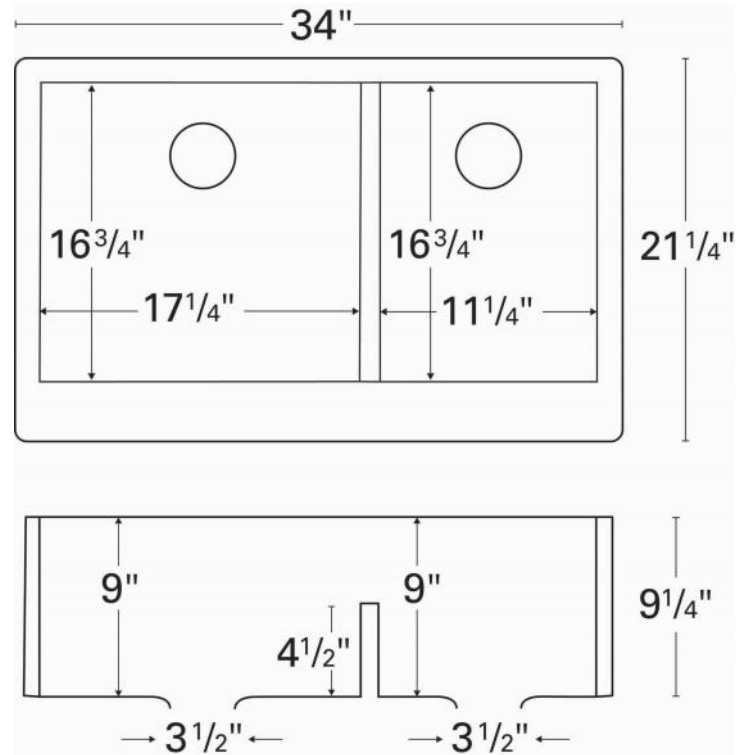

Karran quartz sinks are manufactured from durable quartz composite material that makes them incredibly tough and resilient to even the toughest daily kitchen tasks. They contain 80% natural quartz crystals and 20% high performance acrylic resins. These materials provide high scratch, stain, chip and heat resistance. This undermount design features a flat, integrated 9-1/4" deep apron.

Series:	Quartz QA Series
Material:	80% quartz / 20% acrylic resin
Installation Type:	Apron front
Configuration:	Large/small bowl
Overall dimensions:	34" x 21-1/4"
Apron depth:	9-1/4"
Left bowl dimensions:	17-1/4" x 16-3/4" x 9"
Right bowl dimensions:	11-1/4" x 16-3/4" x 9"
Drain size:	3-1/2"
Min. cabinet size:	36"
Finishes / Colors:	Bisque, Concrete, White, Black, Grey, Brown

Sinks are listed with IAPMO and meet the requirements of the Uniform Plumbing Code, International Plumbing Code and the National Plumbing Code of Canada.

INSTALLATION METHOD

OPTIONAL ACCESSORIES

MODELS	COLOR	STRAINER	FLANGE	GRIDS
• QA-760-WH	White	QBSWH	QDFWH	GR-6003, GR-6004
• QA-760-BI	Bisque	QBSBI	QDFBI	GR-6003, GR-6004
• QA-760-BL	Black	QBSBL	QDFBL	GR-6003, GR-6004
• QA-760-BR	Brown	QBSBR	QDFBR	GR-6003, GR-6004
• QA-760-CN	Concrete	QBSCN	QDFCN	GR-6003, GR-6004
• QA-760-GR	Grey	QBSGR	QDFGR	GR-6003, GR-6004

We reserve the right to update product specifications without notice. Please visit karran.com for the most current specification sheets. All dimensions are accurate to 1/4". REV 5-2022

PROJECT INFORMATION

PROJECT: _____

CONTACT: _____

DATE: _____

NOTES: _____

_____

_____

APPROVAL: