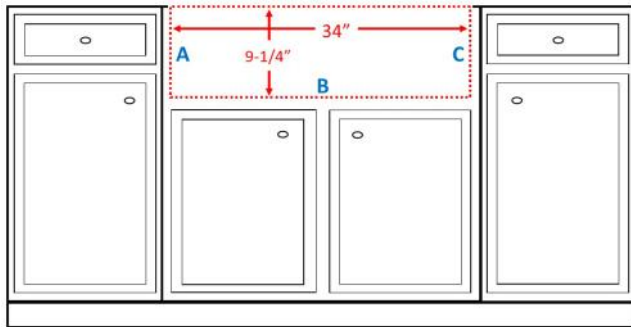

INSTALLATION METHOD

OPTIONAL ACCESSORIES

MODELS	COLOR	STRAINER	FLANGE	GRIDS
• QA-760-WH	White	QBSWH	QDFWH	GR-6003, GR-6004
• QA-760-BI	Bisque	QBSBI	QDFBI	GR-6003, GR-6004
• QA-760-BL	Black	QBSBL	QDFBL	GR-6003, GR-6004
• QA-760-BR	Brown	QBSBR	QDFBR	GR-6003, GR-6004
• QA-760-CN	Concrete	QBSCN	QDFCN	GR-6003, GR-6004
• QA-760-GR	Grey	QBSGR	QDFGR	GR-6003, GR-6004

We reserve the right to update product specifications without notice. Please visit karran.com for the most current specification sheets. All dimensions are accurate to 1/4". REV 5-2022

PROJECT INFORMATION

PROJECT: _____

CONTACT: _____

DATE: _____

NOTES: _____

_____

_____

APPROVAL: