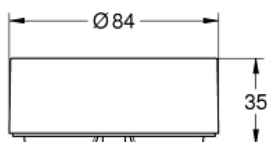

GROHE SENSE
Smart water sensor
MODEL # 22505LN0

Pure Freude
an Wasser

GROHE

Product Description:

GROHE SENSE
Smart water sensor

Standard Specification:

for wireless LAN, battery powered
instant flooding alarm
senses room temperature
receive updates on temperature and humidity once a day
customise settings via GROHE Ondus App for iOS and Android
status indication via LED light, audible alarm and app
for placement on a flat non-conductive surface
supports connections to wireless LAN protected by password of up to 32 characters in length
LongLife Battery: lifetime up to 4 years, depending on the use of the water sensor
including:
- 1 x water sensor
- 3 x AAA batteries included with water sensor
CE approved
wireless LAN 2.4 GHz
Made in Germany