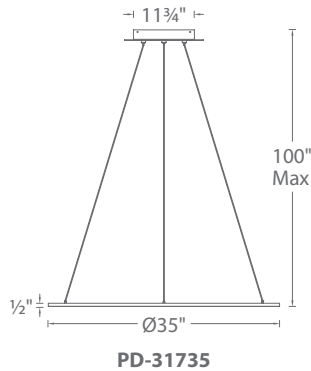

ILLUSION – model: PD-317
 dwelLED™ LED Pendant

WAC LIGHTING
 Responsible Lighting®

Fixture Type:

Catalog Number:

Project: _____

Location: _____

PRODUCT DESCRIPTION

A spectacular halo of direct and indirect light from an incredibly ultra thin 1/2" edge-lit form factor. Three sleek low-profile suspension cables provide power without the need for an additional power cord suspended from the canopy, lending to a simple and minimalist design for any modern or contemporary home or business. Illusion is adjustable to lengths of 100" through a push-pin locking mechanism at the canopy.

FEATURES

- Edge-lit magic
- Ultra thin 1/2" thick edge-lit disc
- Edge-lit panel illuminates up & down
- Driver located inside canopy
- Universal driver (120V-220V-277V)
- Color Temp: 3000K
- CRI: 90
- Dimming: 100% - 0% ELV
- Rated Life: 44,000 hours
- Input: 120 - 277V

SPECIFICATIONS

Construction: Die cast Aluminum and White Acrylic Diffuser

Light Source: High output LED.

Finish: Titanium (TT)

Standards: ETL & cETL damp location listed. CEC Title 24

ORDER NUMBER

	Watt	Delivered Lumens	Finish
PD-31727	27"	60W	2615
PD-31735	35"	90W	4740
			TT Titanium 