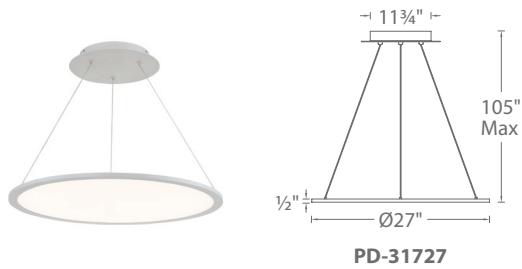

ILLUSION – model: PD-317
 dwelLED™ LED Pendant

WAC LIGHTING
 Responsible Lighting®

Fixture Type:

Catalog Number:

Project: _____

Location: _____

PRODUCT DESCRIPTION

A spectacular halo of direct and indirect light from an incredibly ultra thin 1/2" edge-lit form factor. Three sleek low-profile suspension cables provide power without the need for an additional power cord suspended from the canopy, lending to a simple and minimalist design for any modern or contemporary home or business. Illusion is adjustable to lengths of 100" through a push-pin locking mechanism at the canopy.

FEATURES

- Edge-lit magic
- Ultra thin 1/2" thick edge-lit disc
- Edge-lit panel illuminates up & down
- Driver located inside canopy
- Universal driver (120V-220V-277V)
- Color Temp: 3000K
- CRI: 90
- Dimming: 100% - 0% ELV
- Rated Life: 44,000 hours
- Input: 120 - 277V

SPECIFICATIONS

Construction: Die cast Aluminum and White Acrylic Diffuser

Light Source: High output LED.

Finish: Titanium (TT)

Standards: ETL & cETL damp location listed. CEC Title 24

ORDER NUMBER

	Watt	Delivered Lumens	Finish
PD-31727	27"	60W	2615
PD-31735	35"	90W	4740
			TT Titanium 