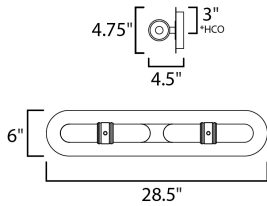

LAMPING

INPUT VOLTAGE : 120V
BULB : 4 x 40W Incandescent E12 Candelabra , 160W Total
BULB INCLUDED : (Included)
DIMMABLE : Yes
LIGHTING_DIRECTION : Up/Down