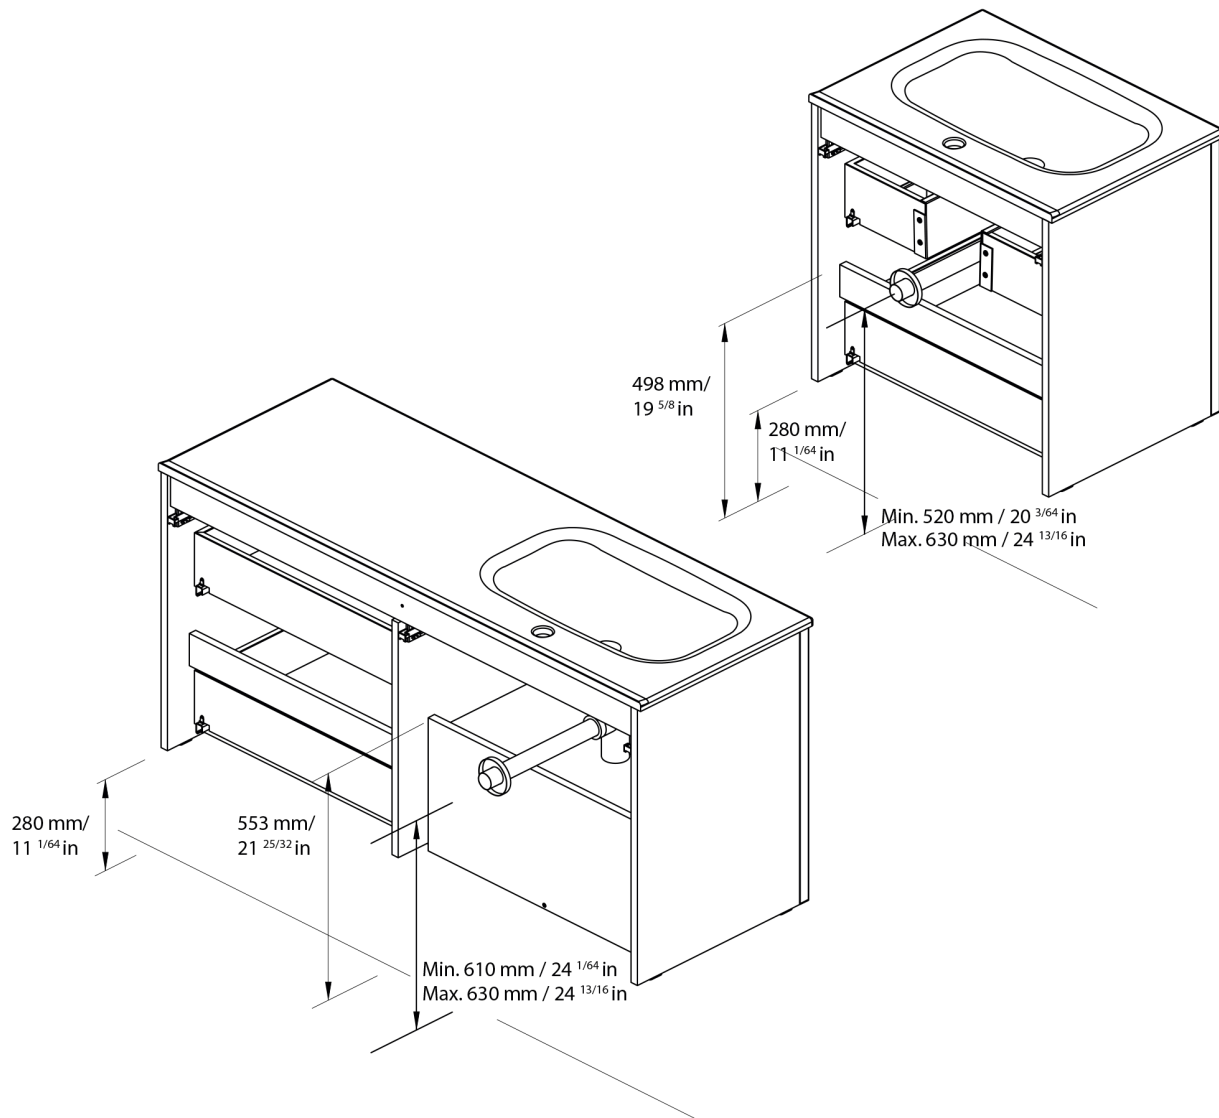

STRUCTURE	MDF board in 5/8 in. continuous wrapping in 2D/ Cyclum Process.
FRONT	MDF board in 5/8 in. continuous wrapping in 2D/ Cyclum Process.
HANDLE	Integrated in the front of the furniture.
DRAWER	Drawers made in mokka textile poly laminate coated board with hidden partial extraction runners with soft close system. Includes organizer in upper drawer. Lower drawer useful space (widthxhighxdepth): 20 ^{1/16} x 4 ^{5/16} x 12 ^{2/4} in.
WALL HANGING BRACKET	Hidden hanging bracket of directly assembled with great resistance and depth regulations.
HINGE	105° opening, 1 ^{3/8} in. cap, easy assembly and soft close system.
LEGS	Metallic in bright chrome finish. (optional)
PIPE DEPTH	Pipe depth 2 ^{1/54} in.

Collection
Ambra

Model |
Ambra 120L

Dimensions Metric
1 inch = 2.54 cm
1 inch = 25.4 mm

WS[®]
BATH
COLLECTIONS

1051 Lea Drive - Collegeville, PA 19426
Tel. 215 513 9400 - Fax 610 831 0215
www.ws bathcollections.com - info@ws bathcollections.com

ES

EN

Las cotas indicadas en los dibujos son en función de la altura de la pata del conjunto, en caso de que el mueble vaya suspendido y esta altura no se respete, dichas cotas también variarán.

Dimensions indicated in the drawing are based on the level of the whole leg, in case of wall hanging the furniture dimensions also may vary.