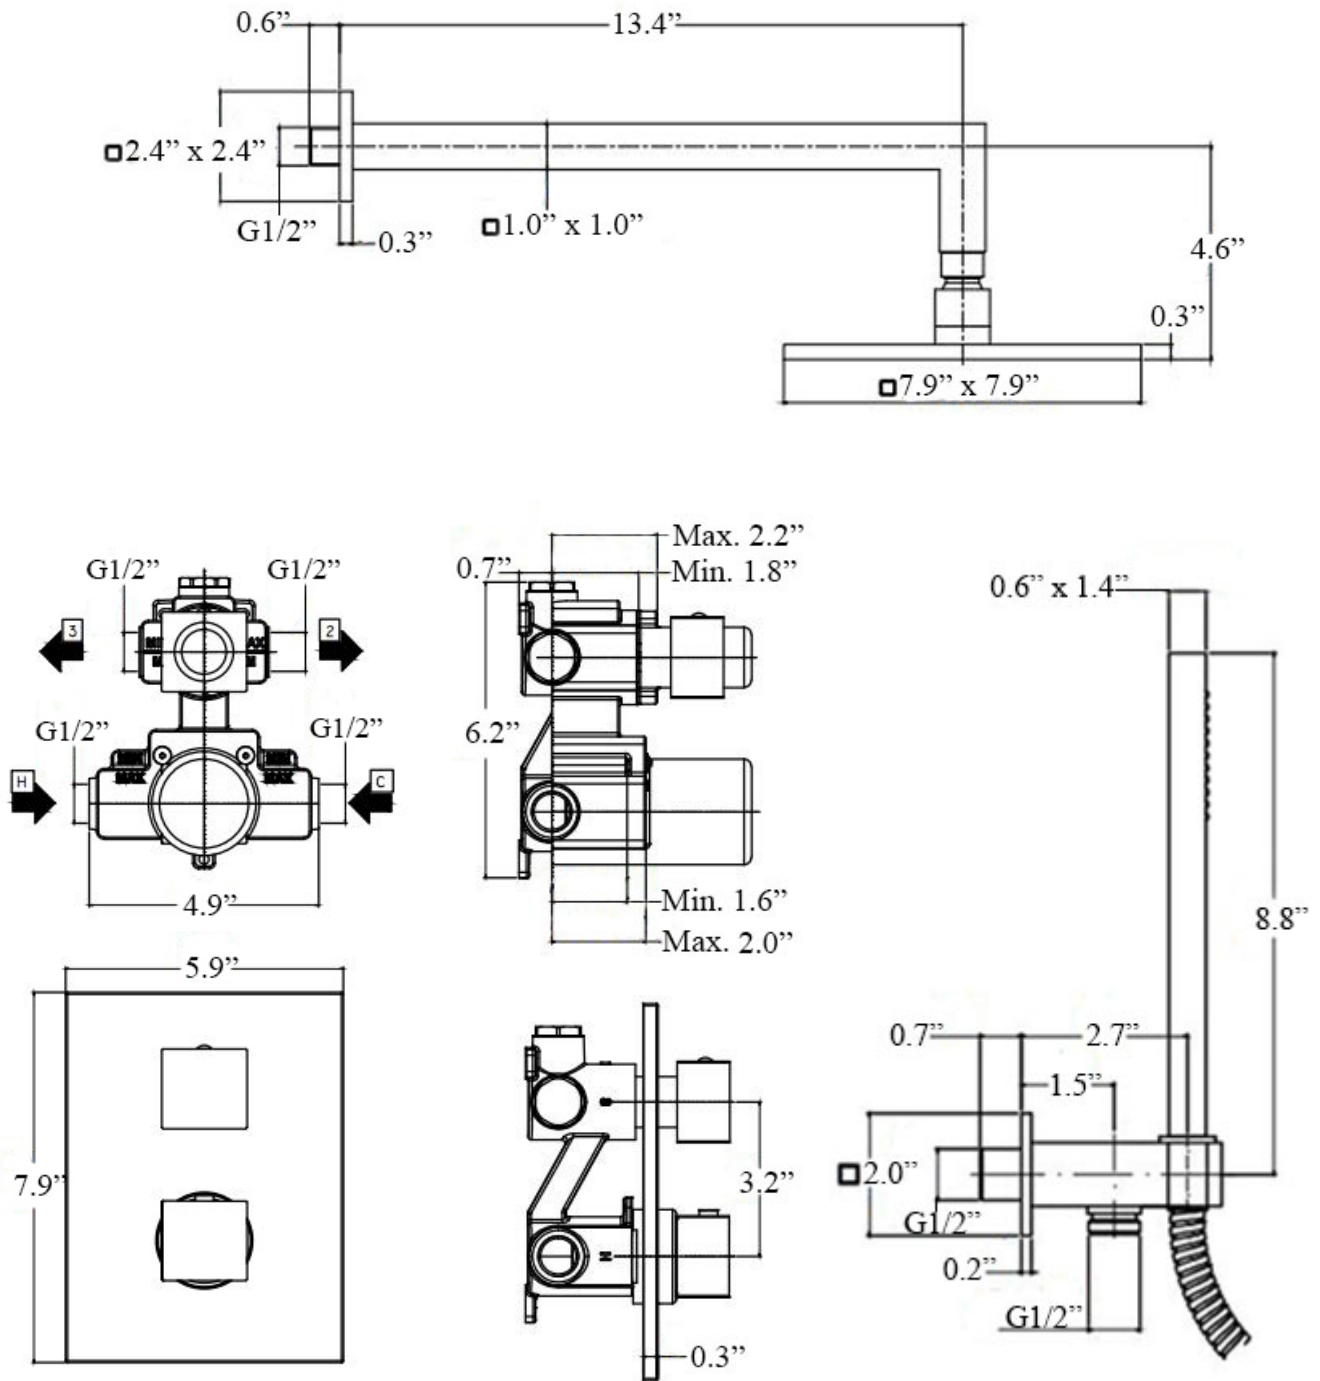

Product Specs Sheets

Collection
Level

Model |
Level Kit LEQ 518

Dimensions Metric
1 inch = 2.54 cm
1 inch = 25.4 mm

WS[®]
BATH
COLLECTIONS
1051 Lea Drive - Collegeville, PA 19426
Tel. 215 513 9400 - Fax 610 831 0215
www.wsbatchollections.com - info@wsbatchollections.com