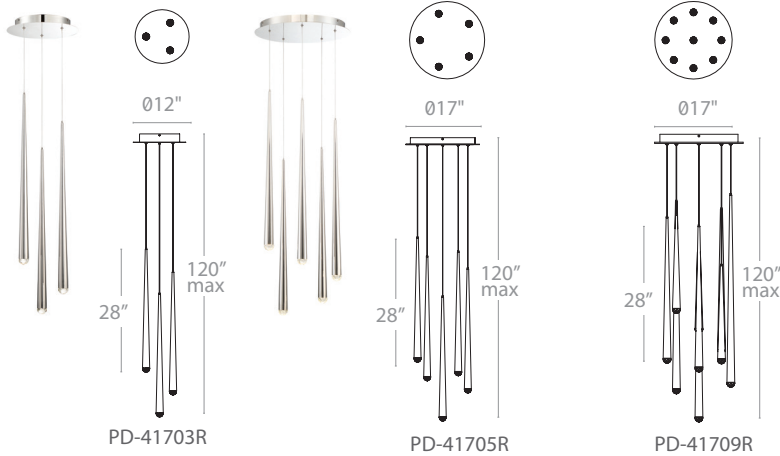

CASCADE – model: PD-417

LED Interior Chandeliers

Fixture Type:

Catalog Number:

Project: _____

Location: _____

PRODUCT DESCRIPTION

Inspired by a minimalist, industrial sensibility, cascading silhouettes spiral downward in various configurations. Exclusive hand cut clear crystal is crafted with unique hardware configurations for a brilliant shower of light. Multiple configurations available. Stunning polished nickel finish. Full range dimming.

FEATURES

- CEC Title 24 Compliant
- ETL & cETL damp location listed
- Hand cut clear crystal
- Driver located in canopy
- Universal driver (120V-220V-277V)
- Full range dimming when used with compatible dimmers*
- 60,000 hour rated life
- Color Temp: 3500K
- CRI: 90

SPECIFICATIONS

Construction: Aluminum and K-2 Hand cut clear crystal

Light Source: High output LED.

Finish: Polished Nickel (PN)

Standards: ETL & cETL damp location listed. CEC Title 24.

ORDER NUMBER

	# of lights	Wattage	Voltage	LED Lumens	Delivered Lumens	Finish
PD-41703R	3 lights	23W		1380	1185	PN Polished Nickel 
PD-41705R	5 lights	38W		2300	1975	
PD-41709R	9 lights	68W	120V-277V	4140	3580	
PD-41715R	15 lights	113W		6895	5900	
PD-41721R	21 lights	158W		9655	8265	