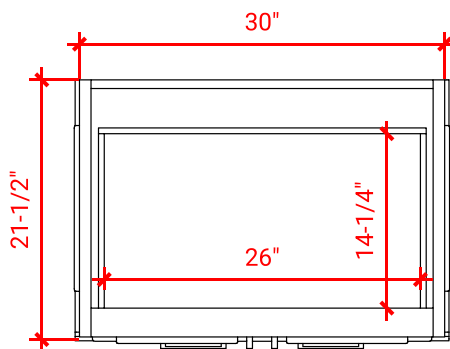

STAFFORD 30" SINGLE SINK BASE CABINET

ARIEL

M030S

BASE CABINET DIMENSIONS

30" W x 21.5" D x 34.5" H

FEATURES

- Solid wood frame & plywood panels
- Dovetail drawers and joints
- Soft closing doors & drawers

HARDWARE FINISHES

Brushed Nickel Satin Brass Matte Black Polished Chrome

AVAILABLE COLORS

White Grey Midnight Blue

FRONT VIEW

SIDE VIEW

PLAN VIEW

31" SINGLE OVAL SINK COUNTERTOP WITH 1.5 IN. THICKNESS

ARIEL

OVERALL DIMENSIONS

30.5" W x 22" D x 1.5" H

COUNTERTOP OPTIONS

Carrara Marble
CW-031S-OVL-CT

White Quartz
WQ-305S-OVL-CT

FEATURES

- Solid countertop with mitered edges & seams
- Undermount white oval sink
- Pre-drilled for 8" widespread faucet

FEATURES

- Countertop
- Matching Backsplash
- Oval Sink

COUNTERTOP PLAN VIEW

EDGE SIDE VIEW

THREE DIMENSIONAL COUNTERTOP VIEW