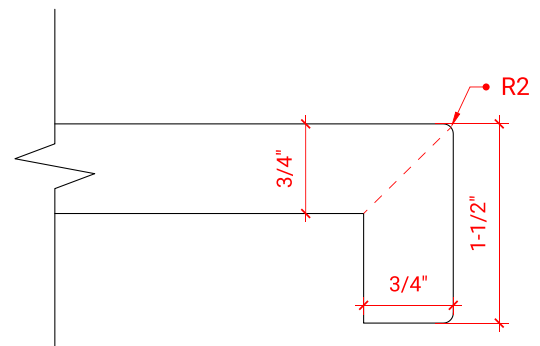

STAFFORD 30" SINGLE SINK BASE CABINET

ARIEL

M030S

BASE CABINET DIMENSIONS

30" W x 21.5" D x 34.5" H

FEATURES

- Solid wood frame & plywood panels
- Dovetail drawers and joints
- Soft closing doors & drawers

HARDWARE FINISHES

OVERALL DIMENSIONS

30.5" W x 22" D x 1.5" H

COUNTERTOP OPTIONS

Carrara Marble
CW-031S-OVL-CT

White Quartz
WQ-305S-OVL-CT

FEATURES

- Solid countertop with mitered edges & seams
- Undermount white oval sink
- Pre-drilled for 8" widespread faucet

FEATURES

- Countertop
- Matching Backsplash
- Oval Sink

COUNTERTOP PLAN VIEW

EDGE SIDE VIEW

THREE DIMENSIONAL COUNTERTOP VIEW