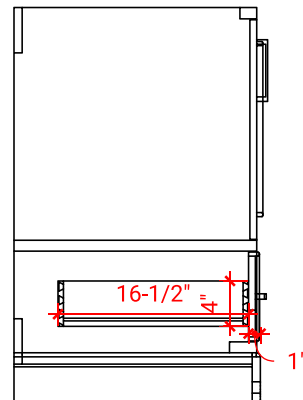

STAFFORD 30" SINGLE SINK BASE CABINET

ARIEL

M030S

BASE CABINET DIMENSIONS

30" W x 21.5" D x 34.5" H

FEATURES

- Solid wood frame & plywood panels
- Dovetail drawers and joints
- Soft closing doors & drawers

HARDWARE FINISHES

Brushed Nickel Satin Brass Matte Black Polished Chrome

AVAILABLE COLORS

White Grey Midnight Blue

FRONT VIEW

SIDE VIEW

PLAN VIEW

31" SINGLE OVAL SINK COUNTERTOP WITH 1.5 IN. THICKNESS

ARIEL

OVERALL DIMENSIONS

30.5" W x 22" D x 1.5" H

COUNTERTOP OPTIONS

Carrara Marble
CW-031S-OVL-CT

White Quartz
WQ-305S-OVL-CT

FEATURES

- Solid countertop with mitered edges & seams
- Undermount white oval sink
- Pre-drilled for 8" widespread faucet

FEATURES

- Countertop
- Matching Backsplash
- Oval Sink

COUNTERTOP PLAN VIEW

EDGE SIDE VIEW

THREE DIMENSIONAL COUNTERTOP VIEW