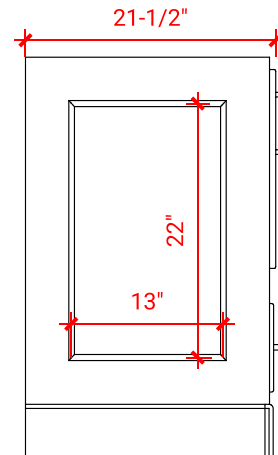

STAFFORD 30" SINGLE SINK BASE CABINET

ARIEL

M030S

BASE CABINET DIMENSIONS

30" W x 21.5" D x 34.5" H

FEATURES

- Solid wood frame & plywood panels
- Dovetail drawers and joints
- Soft closing doors & drawers

HARDWARE FINISHES

Brushed Nickel Satin Brass Matte Black Polished Chrome

AVAILABLE COLORS

White Grey Midnight Blue

FRONT VIEW

SIDE VIEW

PLAN VIEW

31" SINGLE OVAL SINK COUNTERTOP WITH 1.5 IN. THICKNESS

ARIEL

OVERALL DIMENSIONS

30.5" W x 22" D x 1.5" H

COUNTERTOP OPTIONS

Carrara Marble
CW-031S-OVL-CT

White Quartz
WQ-305S-OVL-CT

FEATURES

- Solid countertop with mitered edges & seams
- Undermount white oval sink
- Pre-drilled for 8" widespread faucet

FEATURES

- Countertop
- Matching Backsplash
- Oval Sink

COUNTERTOP PLAN VIEW

EDGE SIDE VIEW

THREE DIMENSIONAL COUNTERTOP VIEW