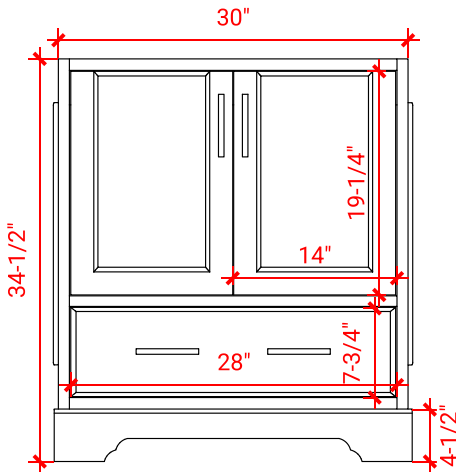

STAFFORD 30" SINGLE SINK BASE CABINET

ARIEL

M030S

BASE CABINET DIMENSIONS

30" W x 21.5" D x 34.5" H

FEATURES

- Solid wood frame & plywood panels
- Dovetail drawers and joints
- Soft closing doors & drawers

HARDWARE FINISHES

Brushed Nickel Satin Brass Matte Black Polished Chrome

AVAILABLE COLORS

White Grey Midnight Blue

FRONT VIEW

SIDE VIEW

PLAN VIEW

31" SINGLE OVAL SINK COUNTERTOP WITH 1.5 IN. THICKNESS

ARIEL

OVERALL DIMENSIONS

30.5" W x 22" D x 1.5" H

COUNTERTOP OPTIONS

Carrara Marble
CW-031S-OVL-CT

White Quartz
WQ-305S-OVL-CT

FEATURES

- Solid countertop with mitered edges & seams
- Undermount white oval sink
- Pre-drilled for 8" widespread faucet

FEATURES

- Countertop
- Matching Backsplash
- Oval Sink

COUNTERTOP PLAN VIEW

EDGE SIDE VIEW

THREE DIMENSIONAL COUNTERTOP VIEW