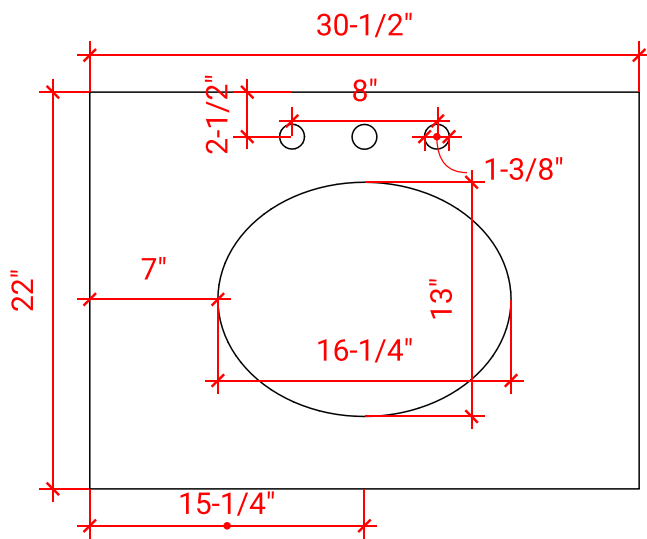

STAFFORD 30" SINGLE SINK BASE CABINET

ARIEL

M030S

BASE CABINET DIMENSIONS

30" W x 21.5" D x 34.5" H

FEATURES

- Solid wood frame & plywood panels
- Dovetail drawers and joints
- Soft closing doors & drawers

HARDWARE FINISHES

OVERALL DIMENSIONS

30.5" W x 22" D x 1.5" H

COUNTERTOP OPTIONS

Carrara Marble
CW-031S-OVL-CT

White Quartz
WQ-305S-OVL-CT

FEATURES

- Solid countertop with mitered edges & seams
- Undermount white oval sink
- Pre-drilled for 8" widespread faucet

FEATURES

- Countertop
- Matching Backsplash
- Oval Sink

COUNTERTOP PLAN VIEW

EDGE SIDE VIEW

THREE DIMENSIONAL COUNTERTOP VIEW