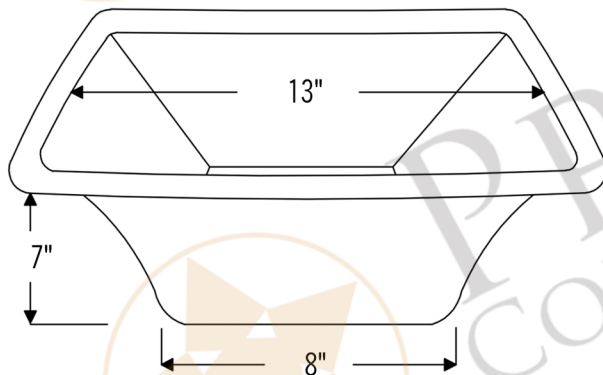

PREMIER
COPPER PRODUCTS

MODEL NUMBER: BS15DB2

- Description: 15" Square Hammered Copper Bar/Prep Sink with 2" Drain Opening
- Outer Dimension: 15" x 15" x 7"
- Inner Dimension: 13" x 13" x 7"
- Rim: 1"
- Drain Opening: 2"
- Finish: Oil Rubbed Bronze

CODE/STANDARD COMPLIANCE

* IAPMO/cUPC LISTED

* ORB: Oil Rubbed Bronze

THIS PRODUCT IS HAND CRAFTED, SMALL VARIANCES IN COLOR AND SIZE MAY OCCUR.
DO NOT MAKE ANY INSTALLATION CUTS UNTIL YOU RECEIVE YOUR ITEM(S).