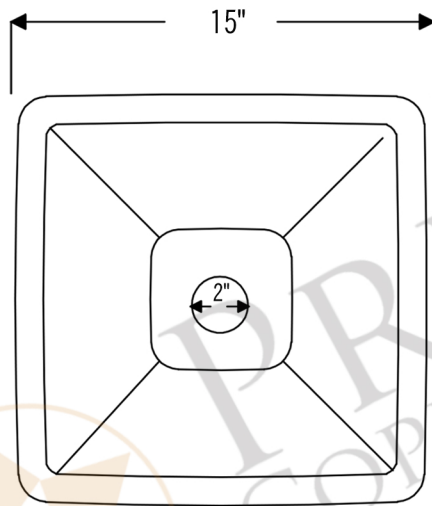

PREMIER
COPPER PRODUCTS

MODEL NUMBER: BS15DB2

- Description: 15" Square Hammered Copper Bar/Prep Sink with 2" Drain Opening
- Outer Dimension: 15" x 15" x 7"
- Inner Dimension: 13" x 13" x 7"
- Rim: 1"
- Drain Opening: 2"
- Finish: Oil Rubbed Bronze

CODE/STANDARD COMPLIANCE

* IAPMO/cUPC LISTED

* ORB: Oil Rubbed Bronze

THIS PRODUCT IS HAND CRAFTED, SMALL VARIANCES IN COLOR AND SIZE MAY OCCUR.
DO NOT MAKE ANY INSTALLATION CUTS UNTIL YOU RECEIVE YOUR ITEM(S).