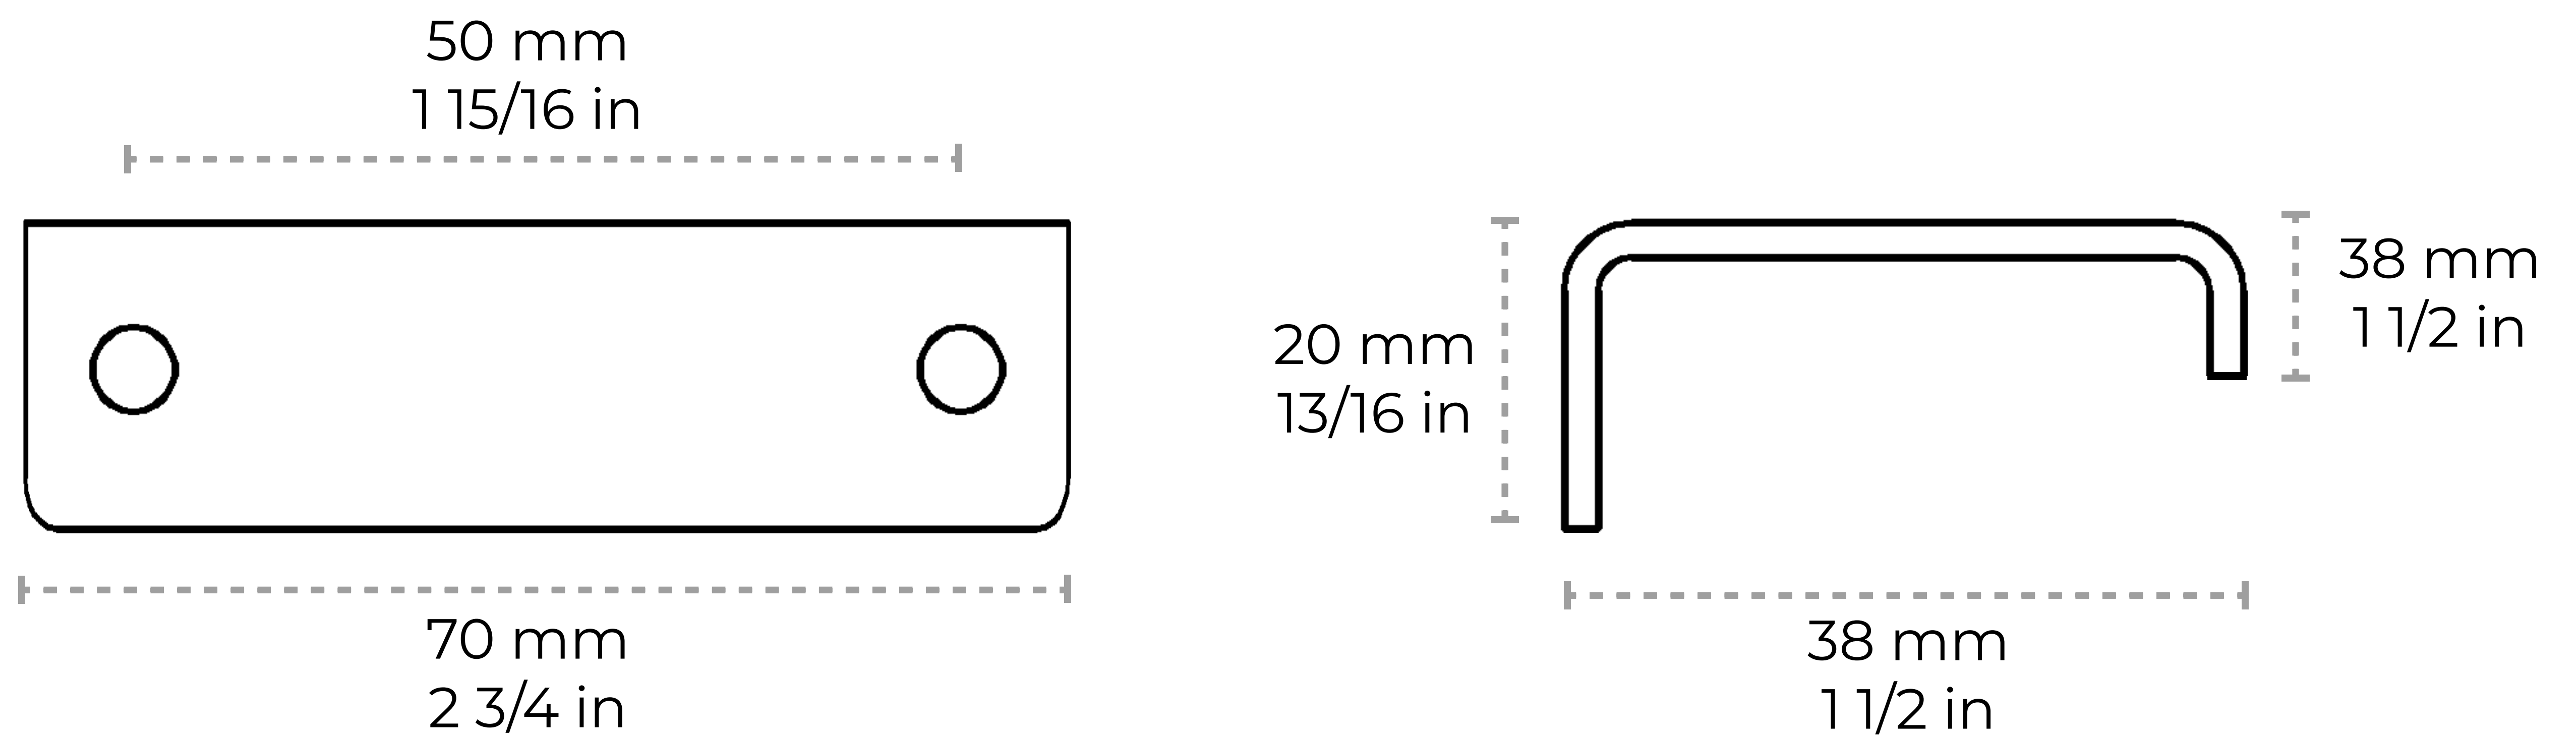

# PL-SS161-50

[Pull SS161] Stainless Steel Modern Industrial Finger Pull

Material	Stainless Steel
Weight	0.11 lbs
Length	70 mm 2 3/4 in
Width	20 mm 13/16 in
Projection	38 mm 1 1/2 in
Center to Center	50 mm 1 15/16 in