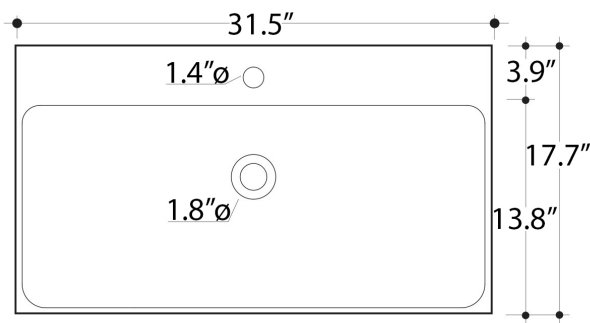

SERIE CENTO

Cod.3549

Lavabo 80 x 45 semincasso

One hole semi-recessed basin 80x45

Collection
Cento

Model |
Cento 3549

Dimensions Metric

1 inch = 2.54 cm

1 inch = 25.4 mm

WS[®]
BATH
COLLECTIONS

1051 Lea Drive - Collegeville, PA 19426

Tel. 215 513 9400 - Fax 610 831 0215

www.ws bathcollections.com - info@ws bathcollections.com

We recommend the following items that work with your sink.

Wall-mount installation

Vessel/ countertop installation

Bolts

Silicone (*optional*)

Collection
Cento

Model |
Cento 3549

Dimensions Metric

1 inch = 2.54 cm
1 inch = 25.4 mm