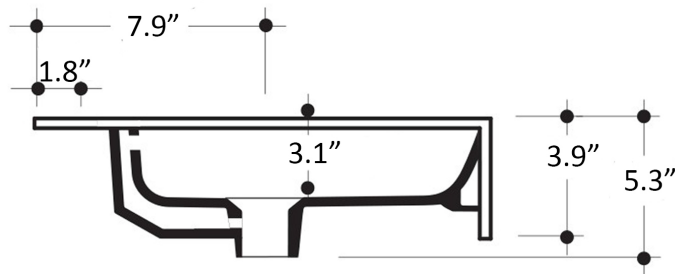

SERIE CENTO

Cod.3549

Lavabo 80 x 45 semincasso

One hole semi-recessed basin 80x45

Collection
Cento

Model |
Cento 3549

Dimensions Metric

1 inch = 2.54 cm

1 inch = 25.4 mm

WS[®]
BATH
COLLECTIONS

1051 Lea Drive - Collegeville, PA 19426

Tel. 215 513 9400 - Fax 610 831 0215

www.ws bathcollections.com - info@ws bathcollections.com

We recommend the following items that work with your sink.

Wall-mount installation

Vessel/ countertop installation

Bolts

Silicone (*optional*)

Collection
Cento

Model |
Cento 3549

Dimensions Metric

1 inch = 2.54 cm
1 inch = 25.4 mm