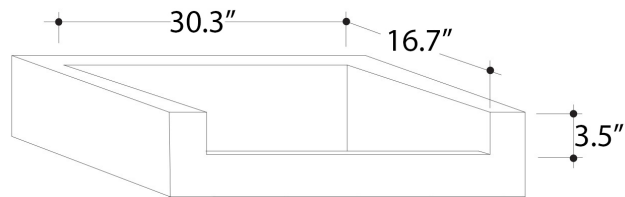

SERIE CENTO

Cod.3549

Lavabo 80 x 45 semincasso

One hole semi-recessed basin 80x45

Collection
Cento

Model |
Cento 3549

Dimensions Metric

1 inch = 2.54 cm

1 inch = 25.4 mm

WS[®]
BATH
COLLECTIONS

1051 Lea Drive - Collegeville, PA 19426

Tel. 215 513 9400 - Fax 610 831 0215

www.ws bathcollections.com - info@ws bathcollections.com

We recommend the following items that work with your sink.

Wall-mount installation

Vessel/ countertop installation

Bolts

Silicone (*optional*)

Collection
Cento

Model |
Cento 3549

Dimensions Metric

1 inch = 2.54 cm
1 inch = 25.4 mm