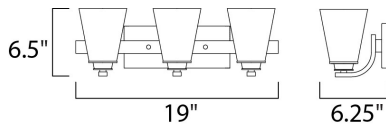

**MEASUREMENTS**

DIMENSION : 19" W x 6.5" H x 6.25" Ext  
 BACK PLATE : 10" W x 4" H x 3.5" HCO  
 HANGING WEIGHT : 4.37 lb

**LAMPING**

INPUT VOLTAGE : 120V  
 BULB : 3 x 60W Incandescent E26 Medium , 180W Total  
 BULB INCLUDED : (Not Included)  
 DIMMABLE : Yes